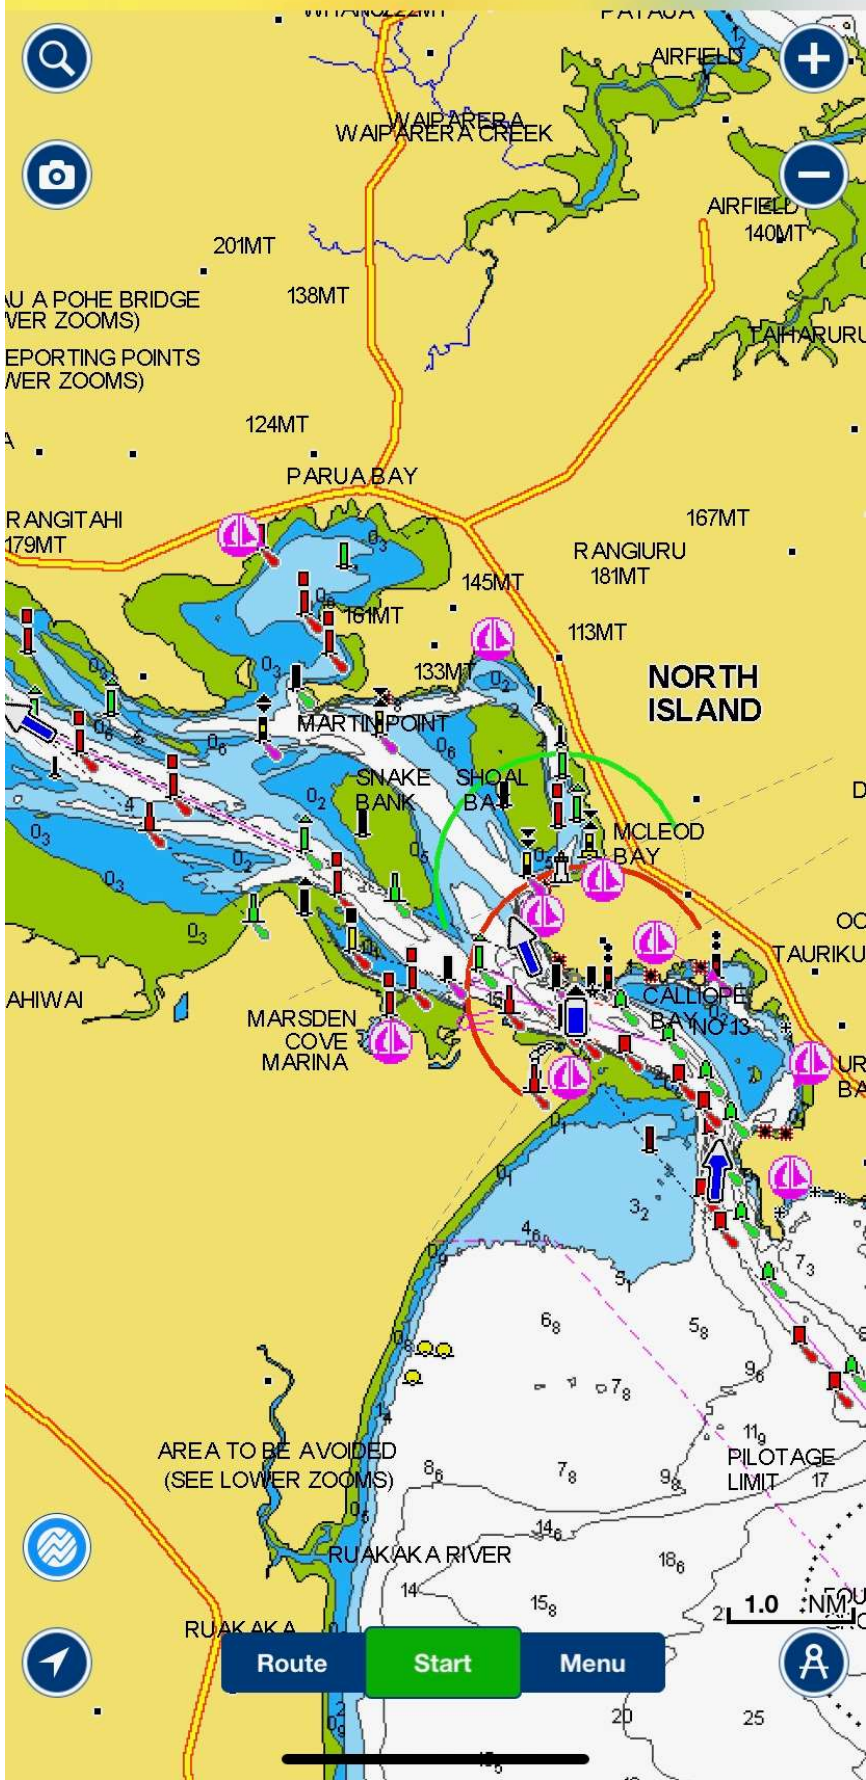

7:32

4G

U A POHE BRIDGE
(OVER ZOOMS)
REPORTING POINTS
(OVER ZOOMS)

NORTH ISLAND

AREA TO BE AVOIDED
(SEE LOWER ZOOMS)

PILOTAGE
LIMIT

Route

Start

Menu

1.0 NM

20

25