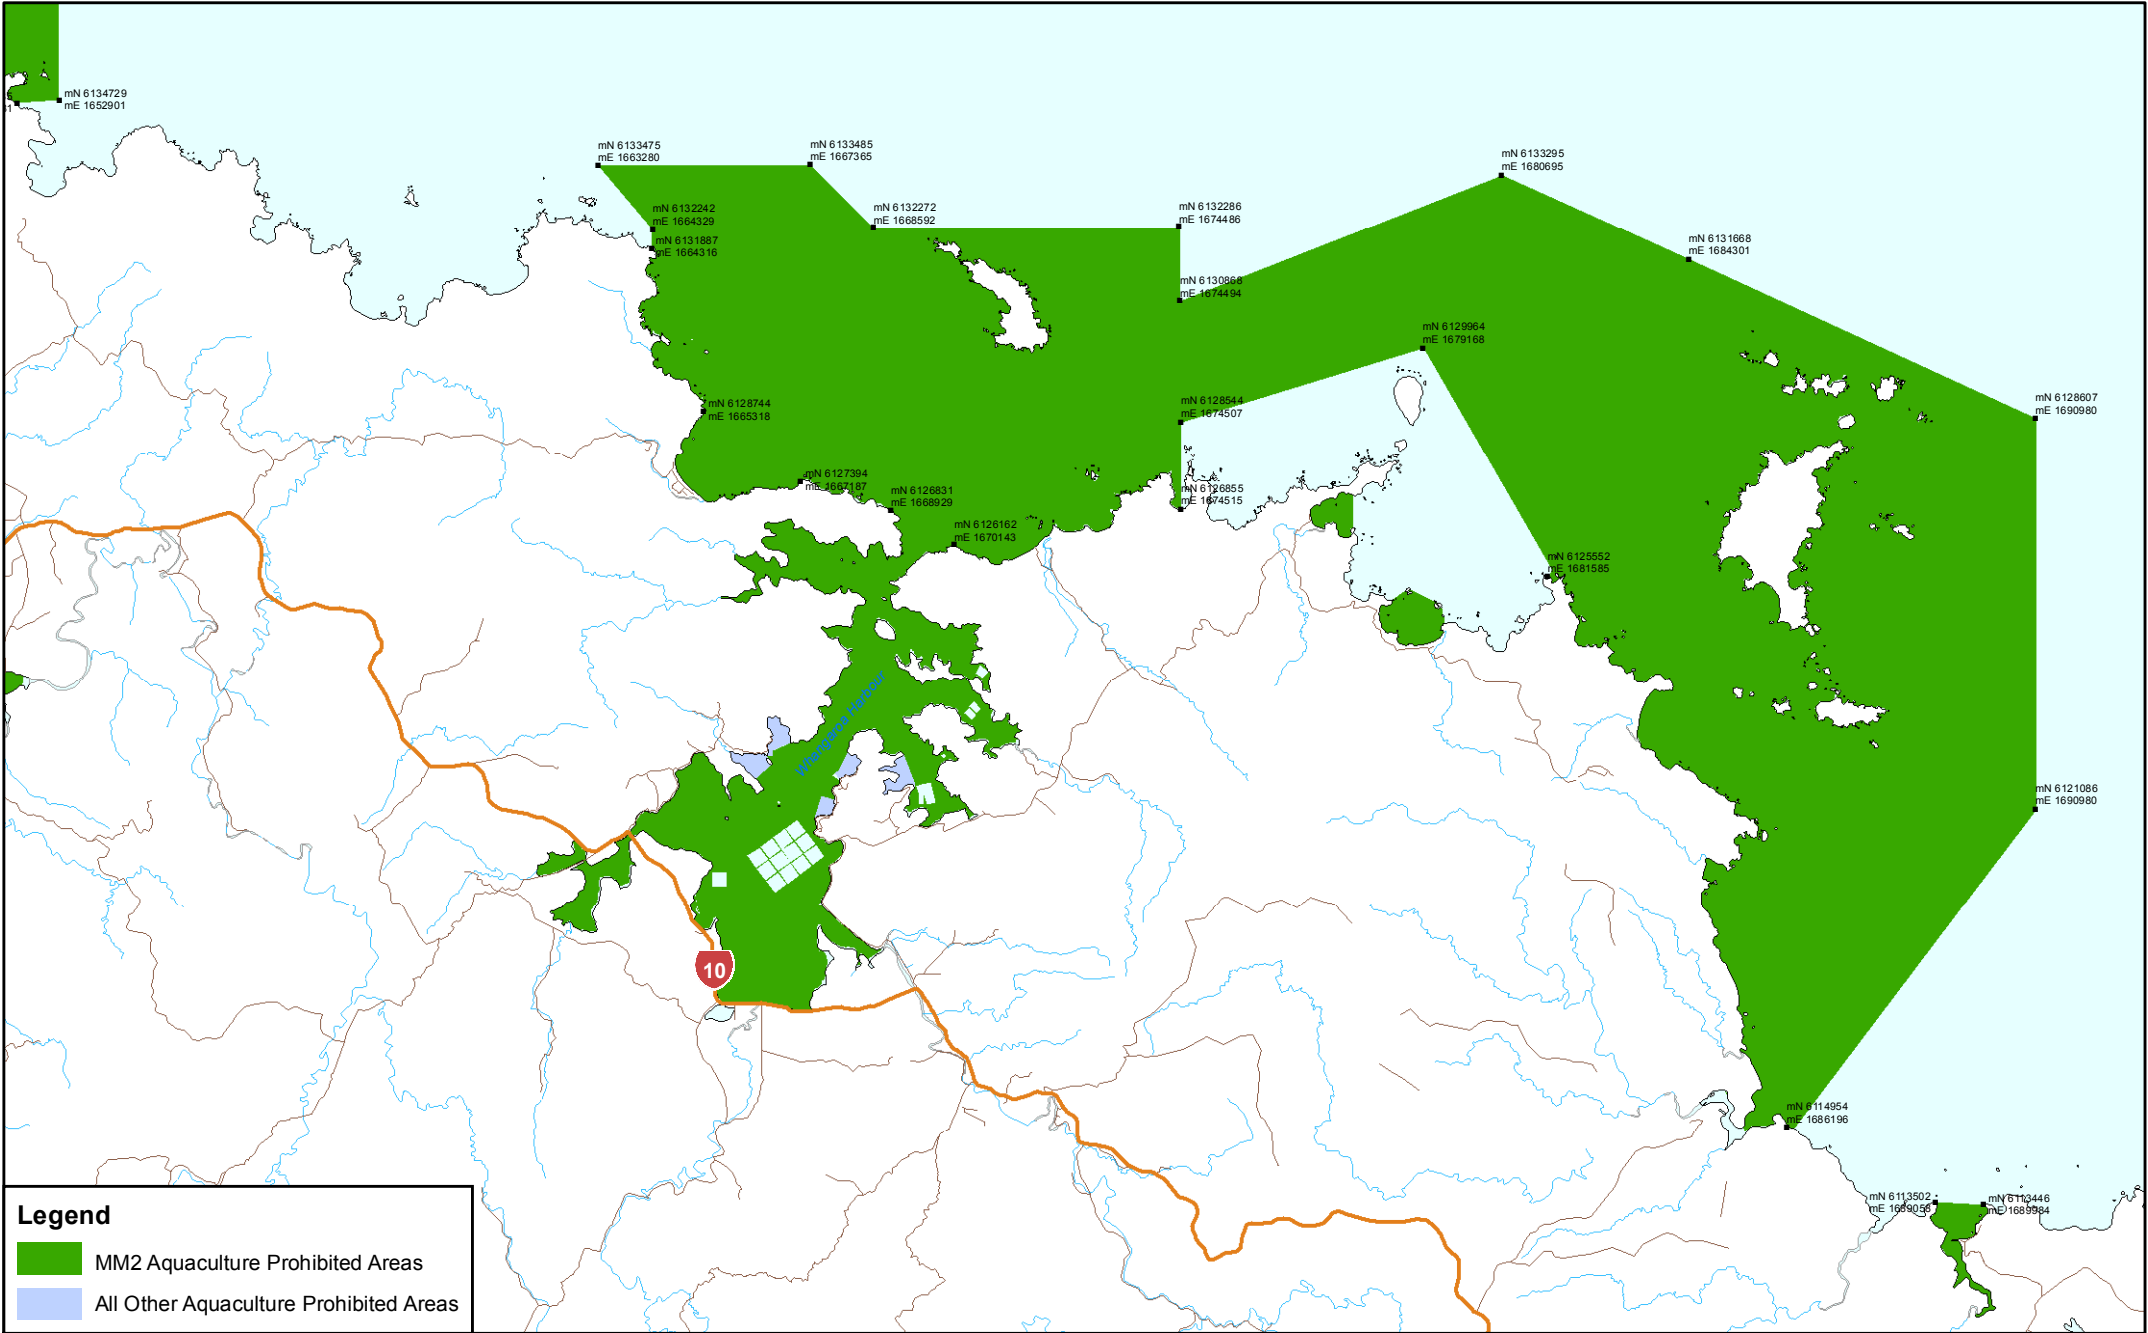

# Aquaculture Prohibited Areas - Rangaunu Harbour/Karikari Peninsula

**Legend**

- MM2 Aquaculture Prohibited Areas
- All Other Aquaculture Prohibited Areas

# Aquaculture Prohibited Areas - Doubtless Bay/Mangonui Harbour

**Legend**

- MM2 Aquaculture Prohibited Areas
- All Other Aquaculture Prohibited Areas

# Aquaculture Prohibited Areas - Whangaroa Harbour/Cavalli Islands

## Legend

- MM2 Aquaculture Prohibited Areas
- All Other Aquaculture Prohibited Areas

0 0.5 1 2 3 4 5 Nautical Miles

0 1 2 4 6 8 Kilometres