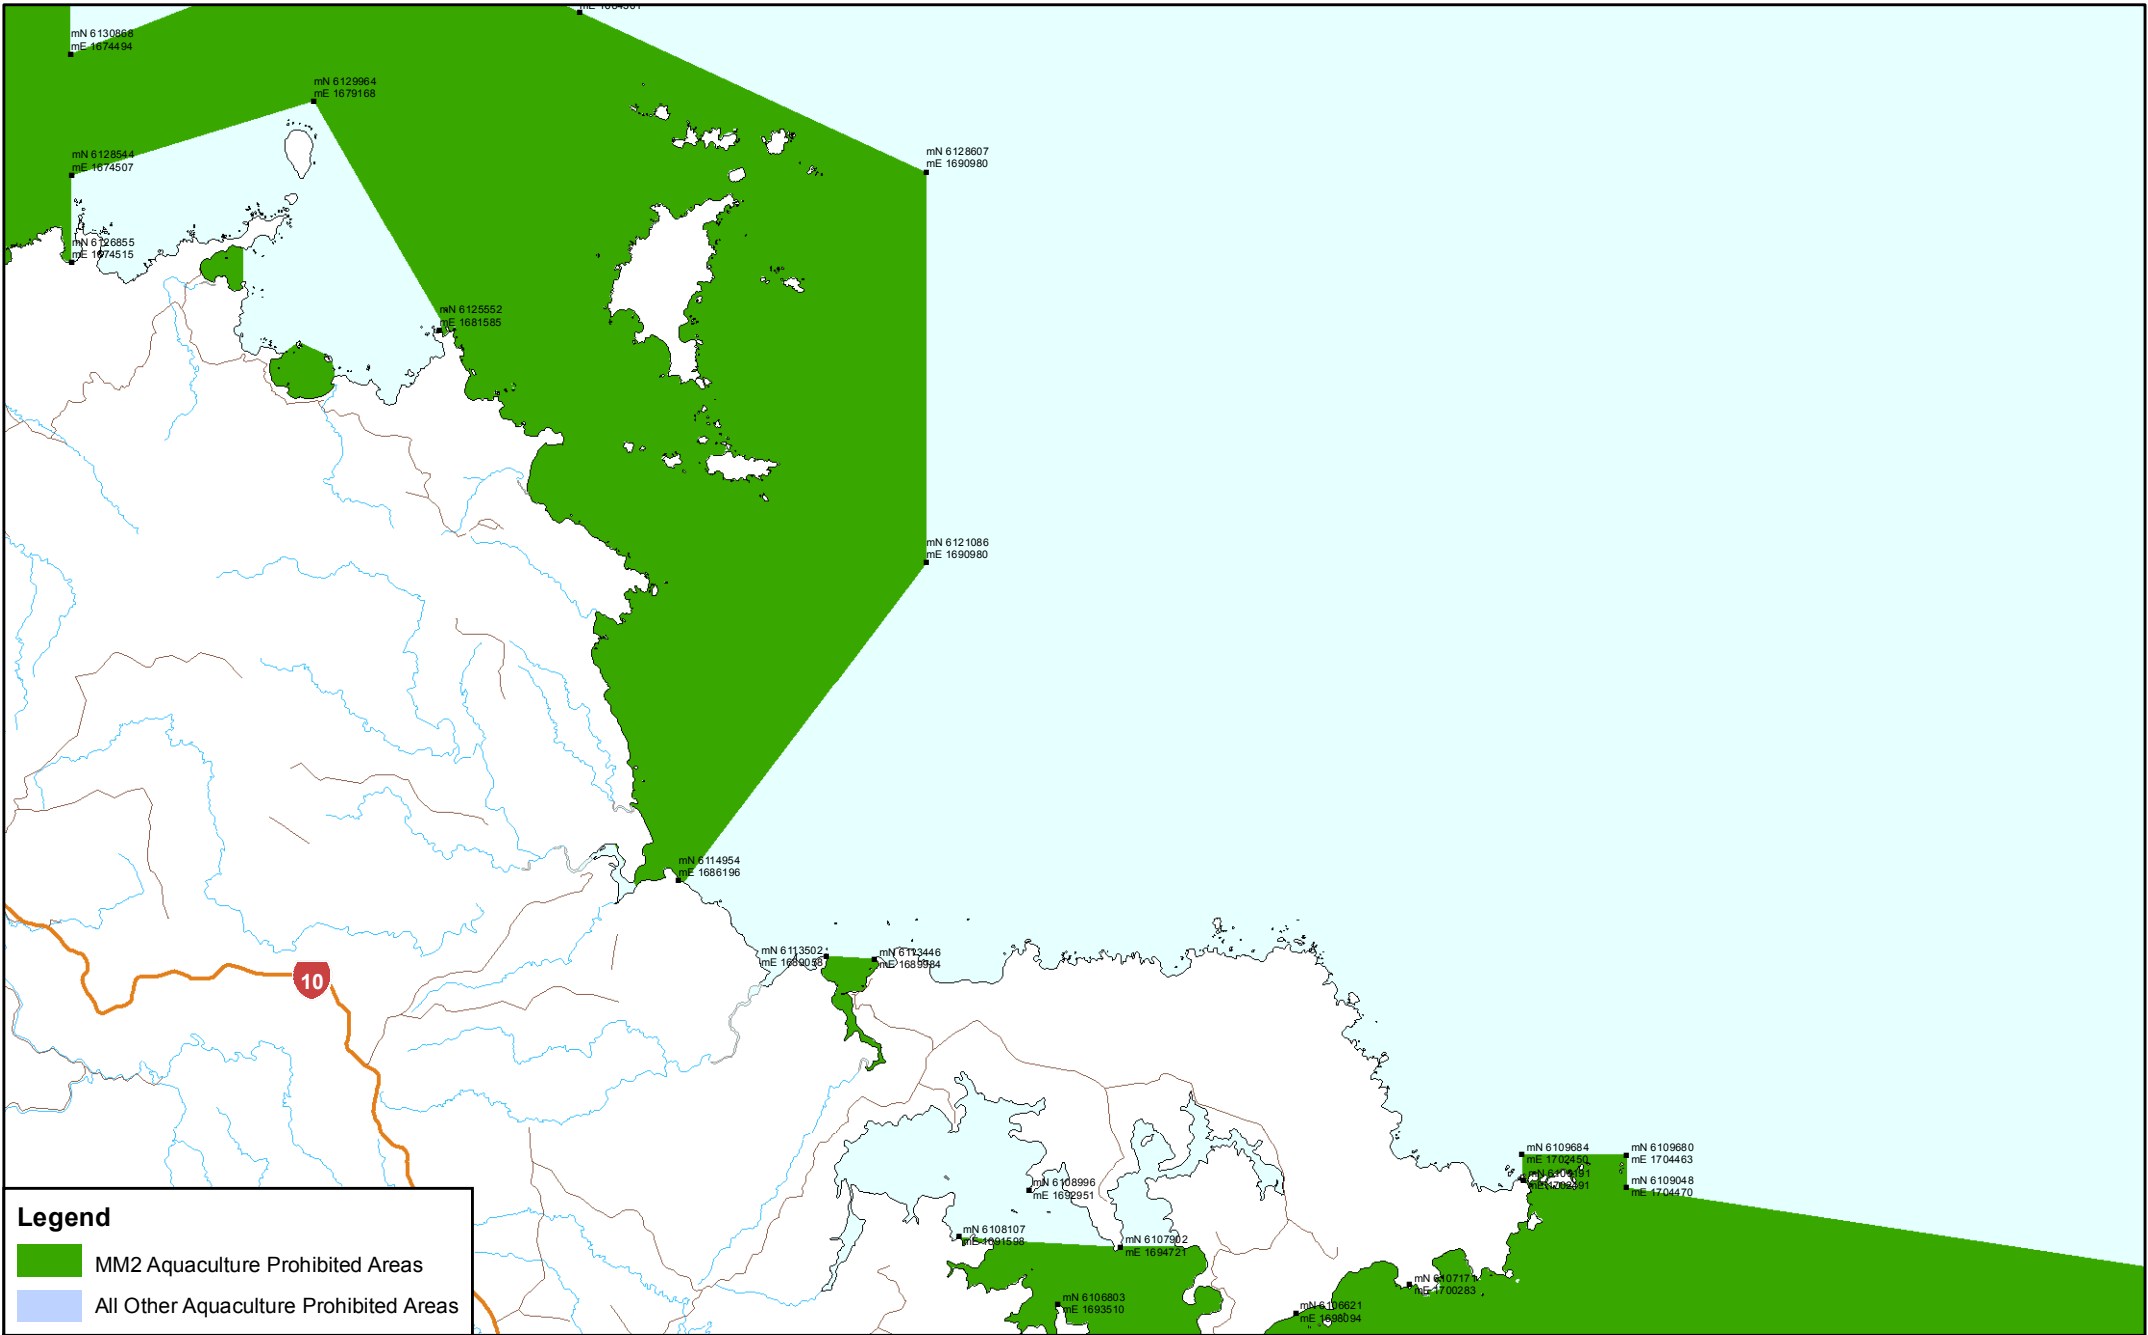

# Aquaculture Prohibited Areas - Doubtless Bay/Mangonui Harbour

**Legend**

- MM2 Aquaculture Prohibited Areas
- All Other Aquaculture Prohibited Areas

# Aquaculture Prohibited Areas - Whangaroa Harbour/Cavalli Islands

## Legend

- MM2 Aquaculture Prohibited Areas
- All Other Aquaculture Prohibited Areas

0 0.5 1 2 3 4 5 Nautical Miles

0 1 2 4 6 8 Kilometres

# Aquaculture Prohibited Areas - Matauri Bay/Te Puna Inlet

**Legend**

- MM2 Aquaculture Prohibited Areas
- All Other Aquaculture Prohibited Areas