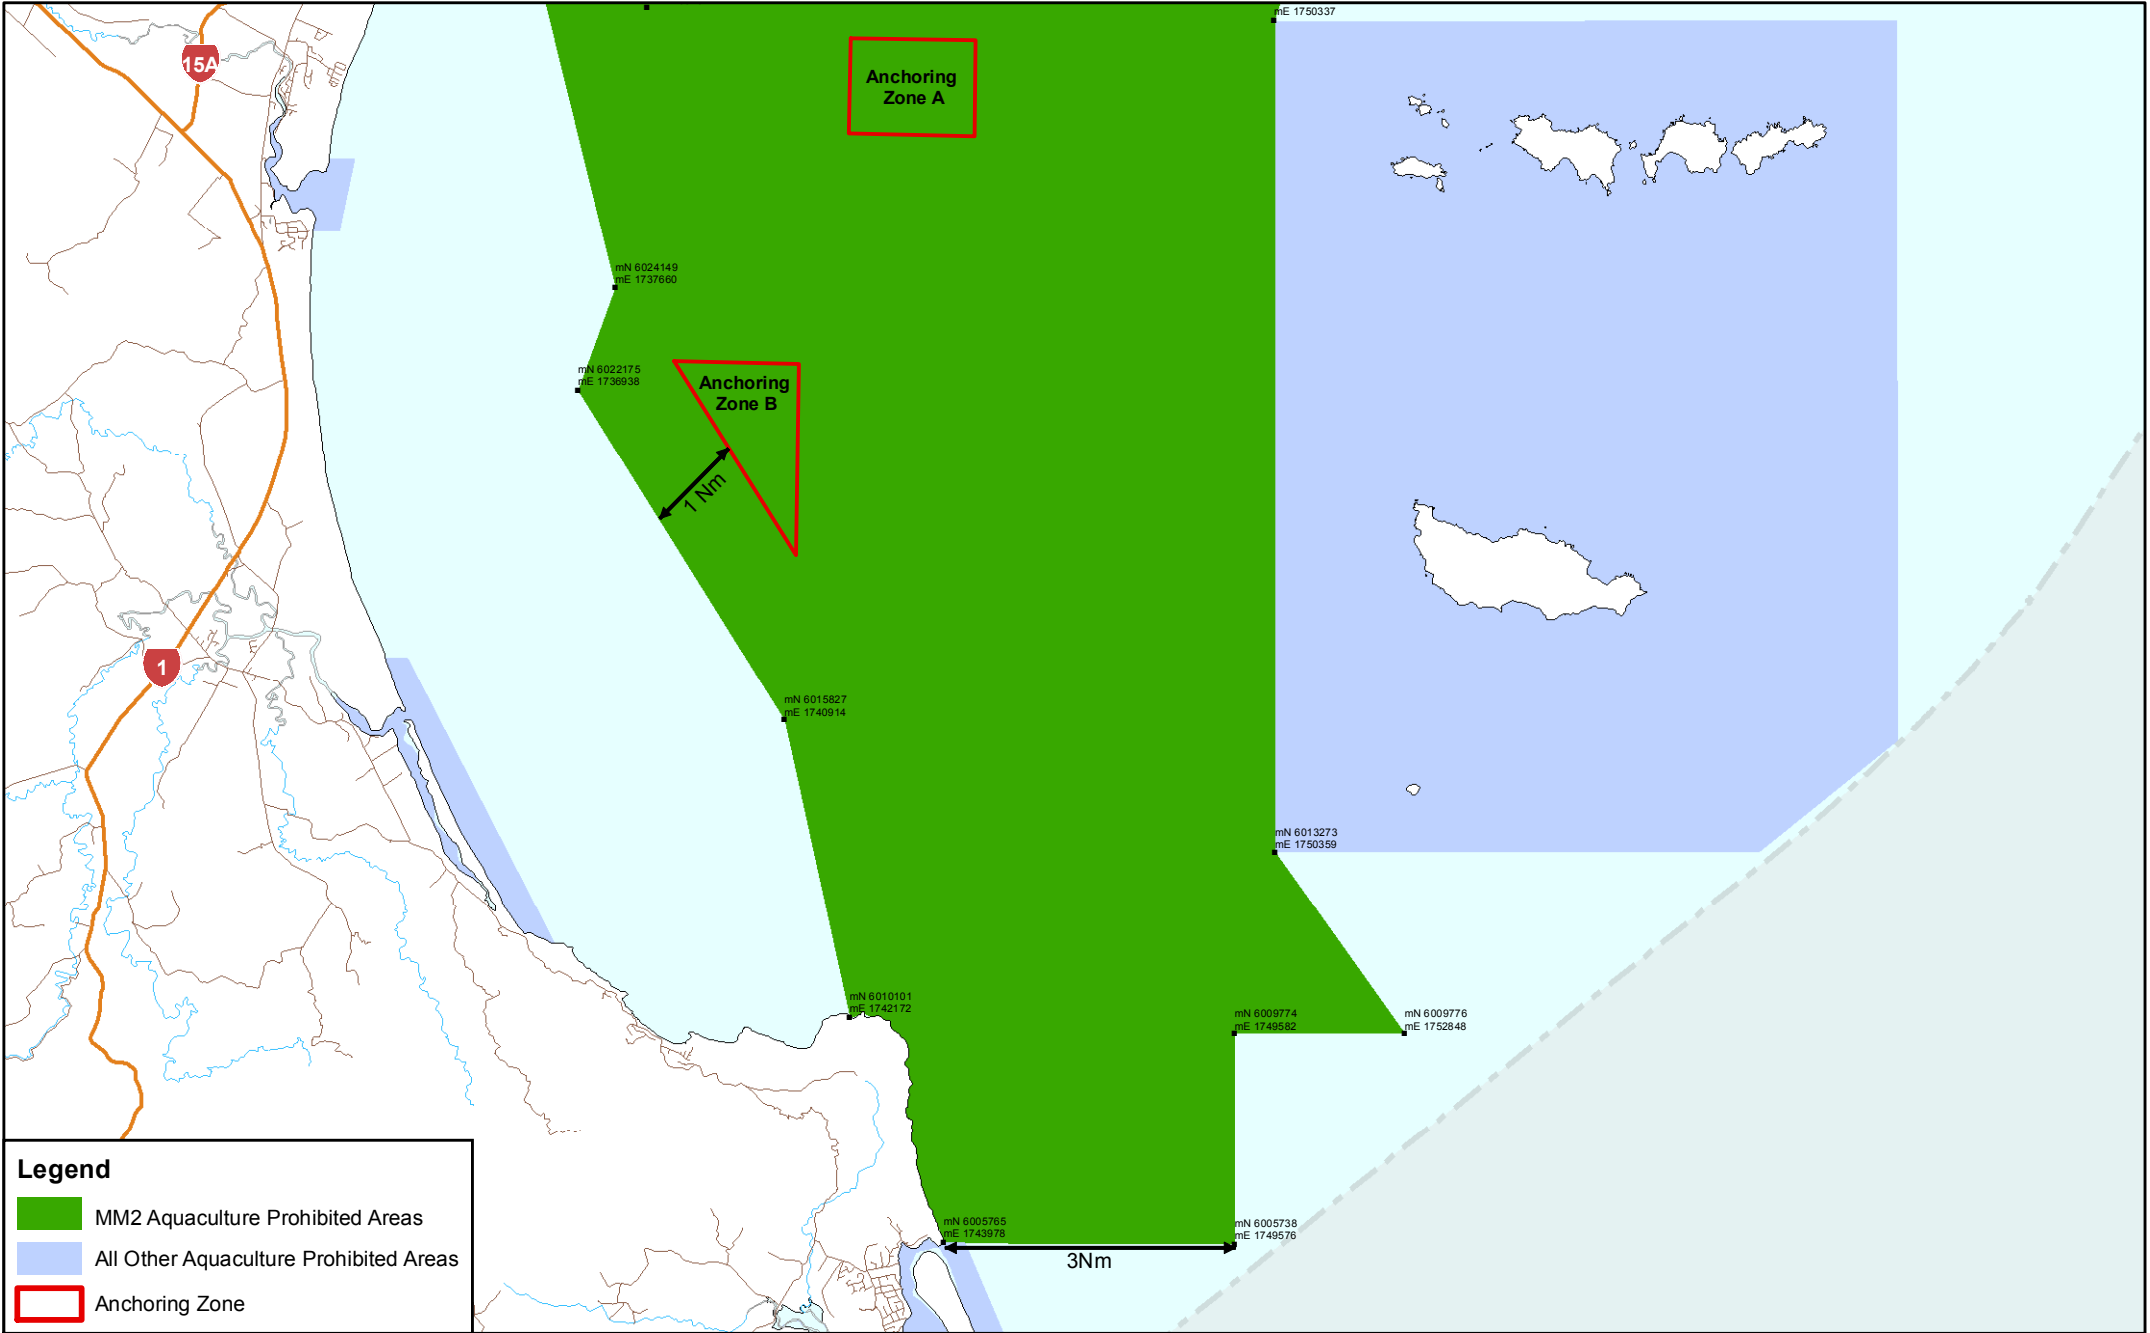

# Aquaculture Prohibited Areas - Tutukaka/Ngunguru/Horahora

**Legend**

- MM2 Aquaculture Prohibited Areas
- All Other Aquaculture Prohibited Areas

# Aquaculture Prohibited Areas - Whangarei Harbour

### Legend

-  MM2 Aquaculture Prohibited Areas
-  All Other Aquaculture Prohibited Areas
-  Anchoring Zone

0 0.5 1 2 3 4 5 Nautical Miles

0 1 2 4 6 8 Kilometres

# Aquaculture Prohibited Areas - Bream Bay/Hen and Chicken Islands

0 0.5 1 2 3 4 5 Nautical Miles

0 1 2 4 6 8 Kilometres