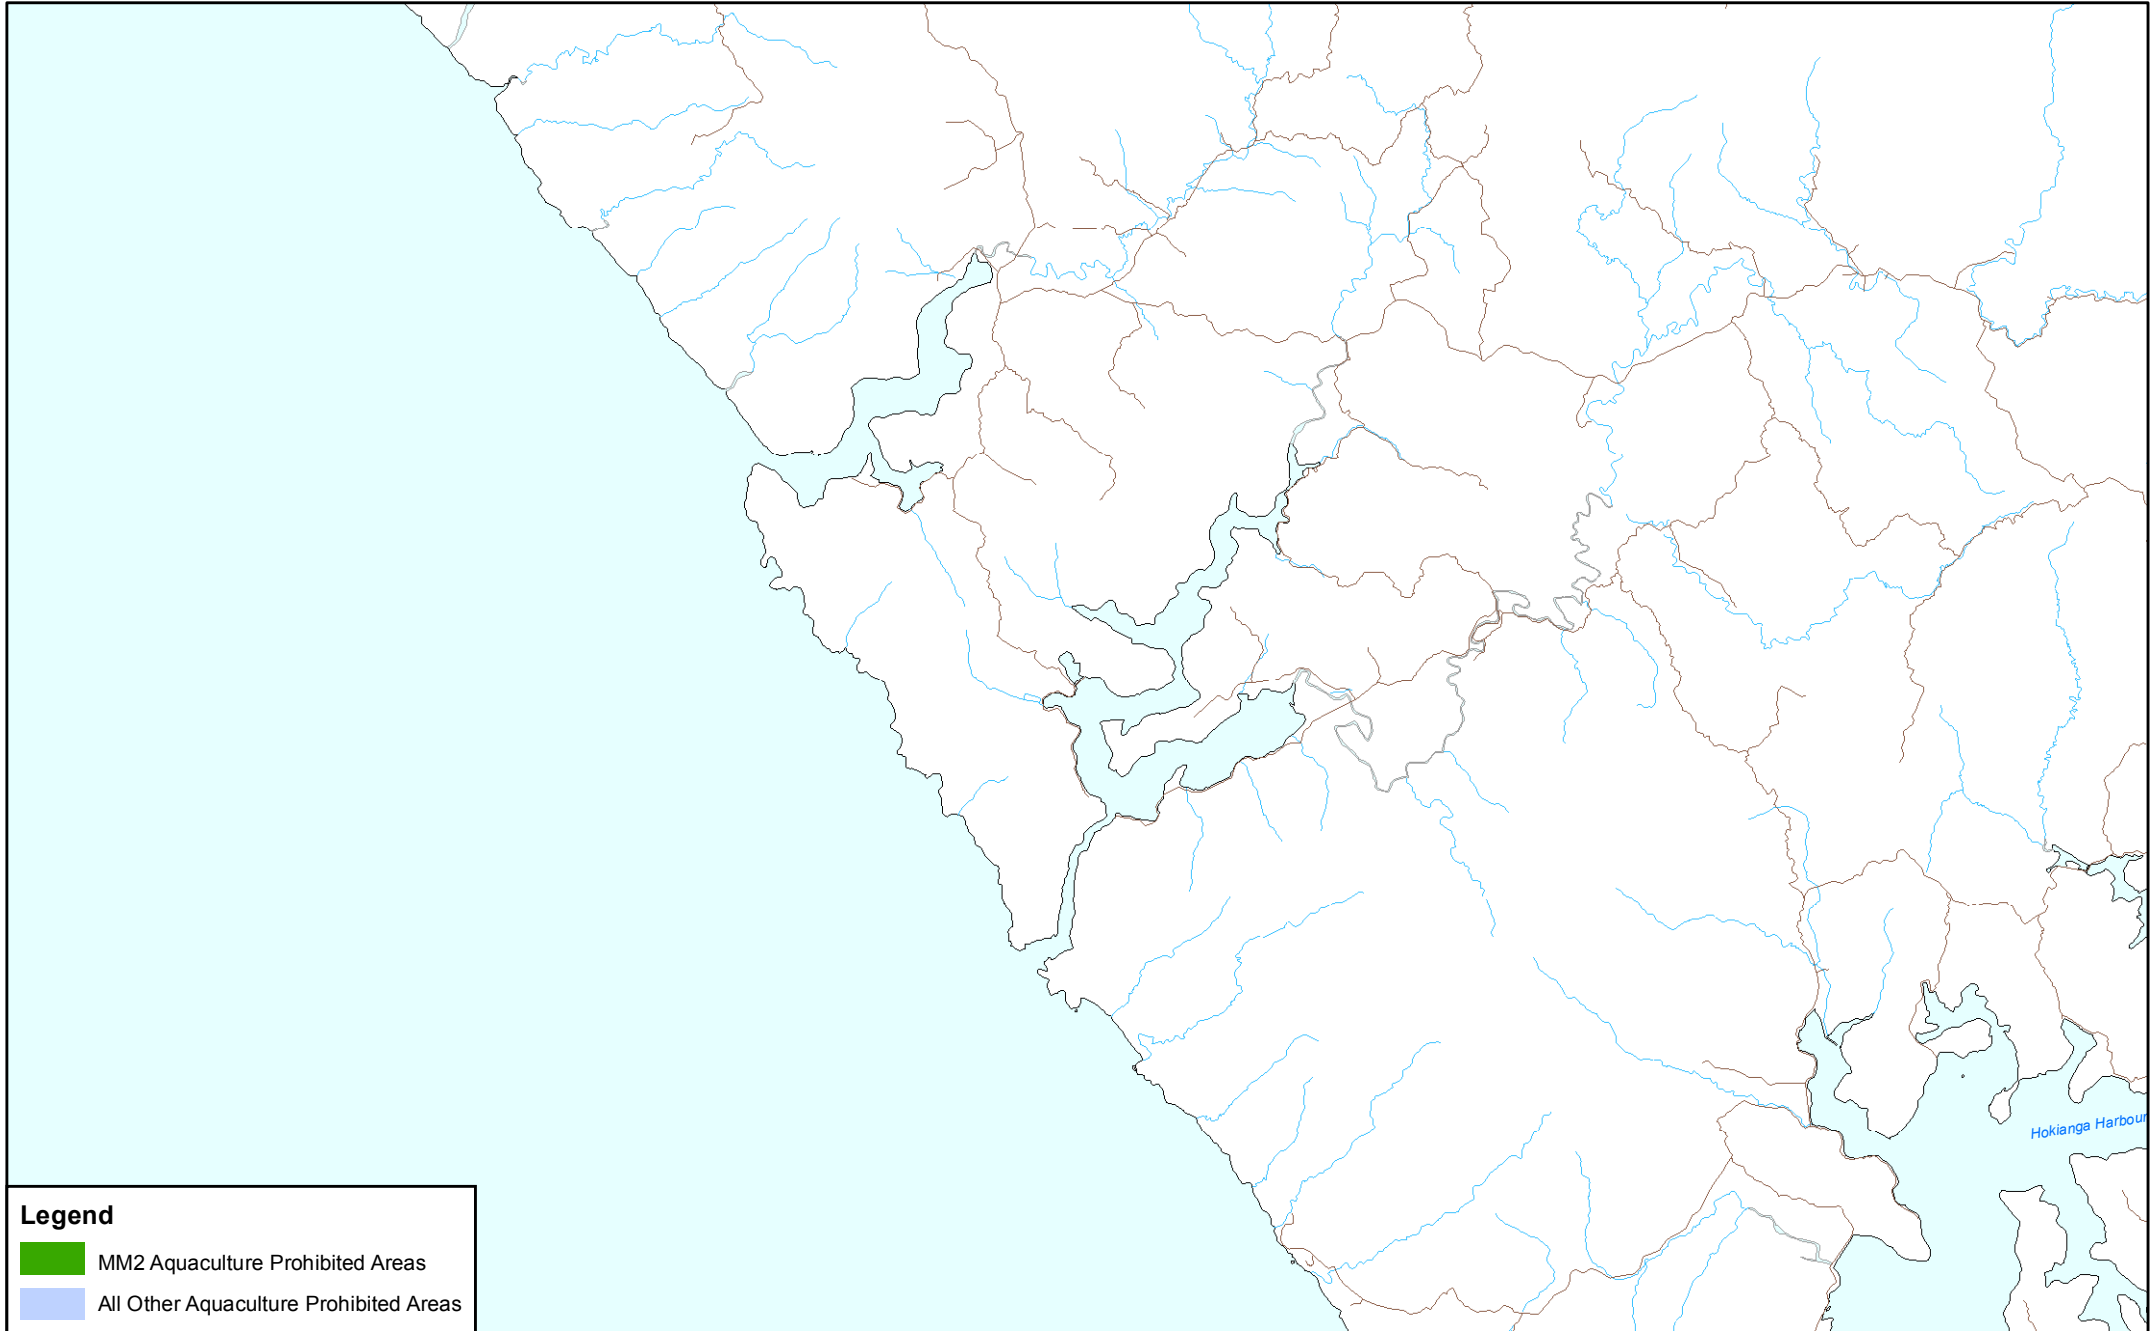

## Legend

- MM2 Aquaculture Prohibited Areas
- All Other Aquaculture Prohibited Areas

0 0.5 1 2 3 4 5 Nautical Miles

0 1 2 4 6 8 Kilometres

# Aquaculture Prohibited Areas - Kerekino Harbour/Whangape Harbour