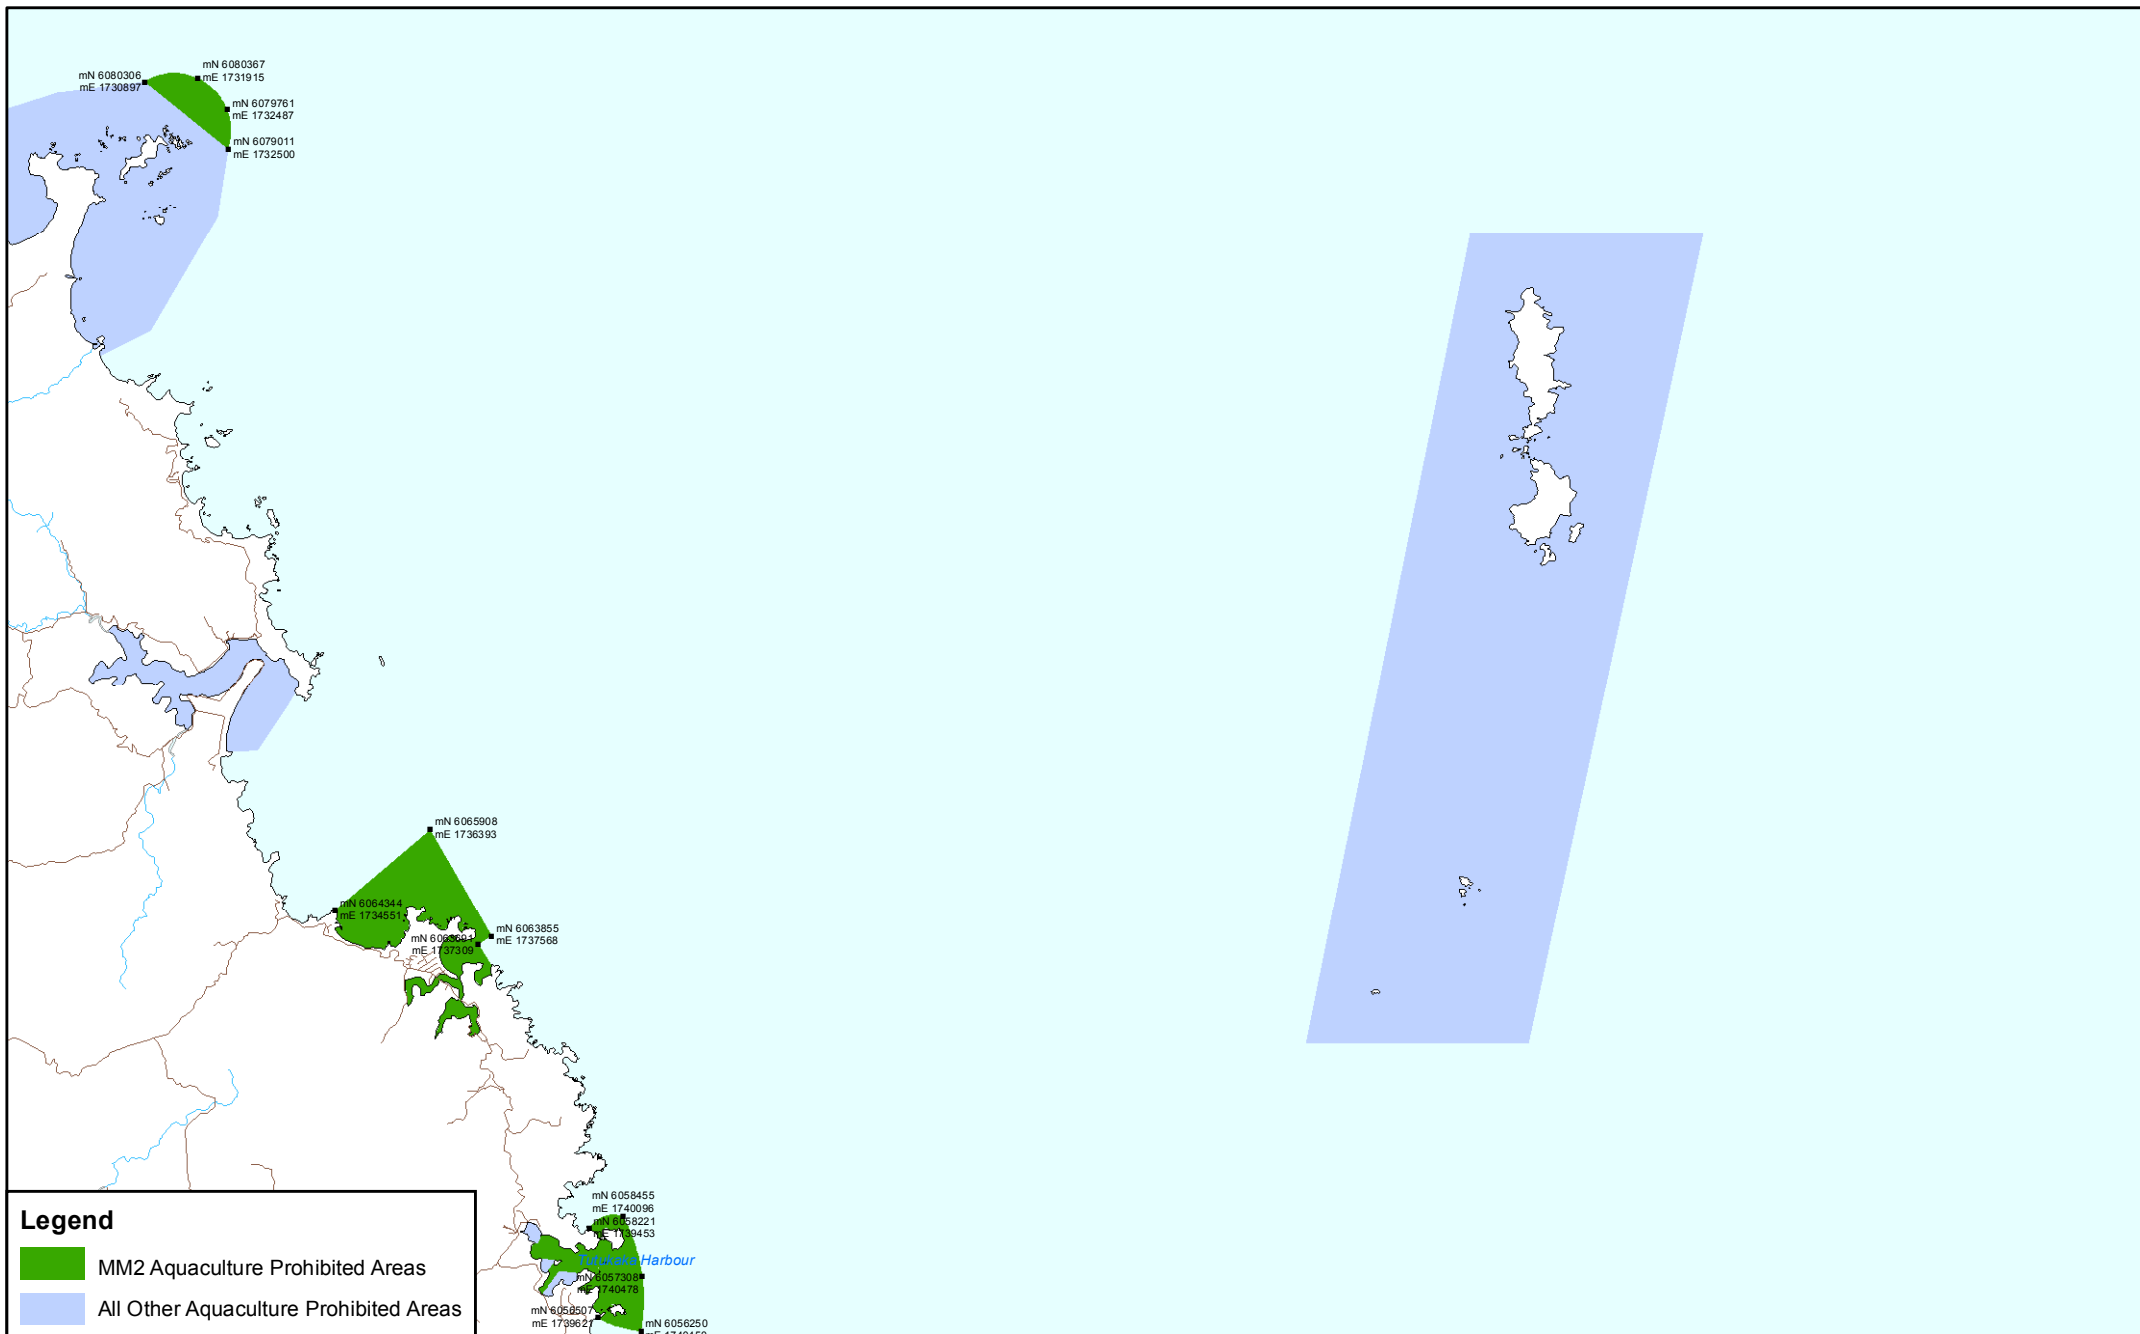

Aquaculture Prohibited Areas - Poor Knights Islands

0 0.5 1 2 3 4 5 Nautical Miles

0 1 2 4 6 8 Kilometres