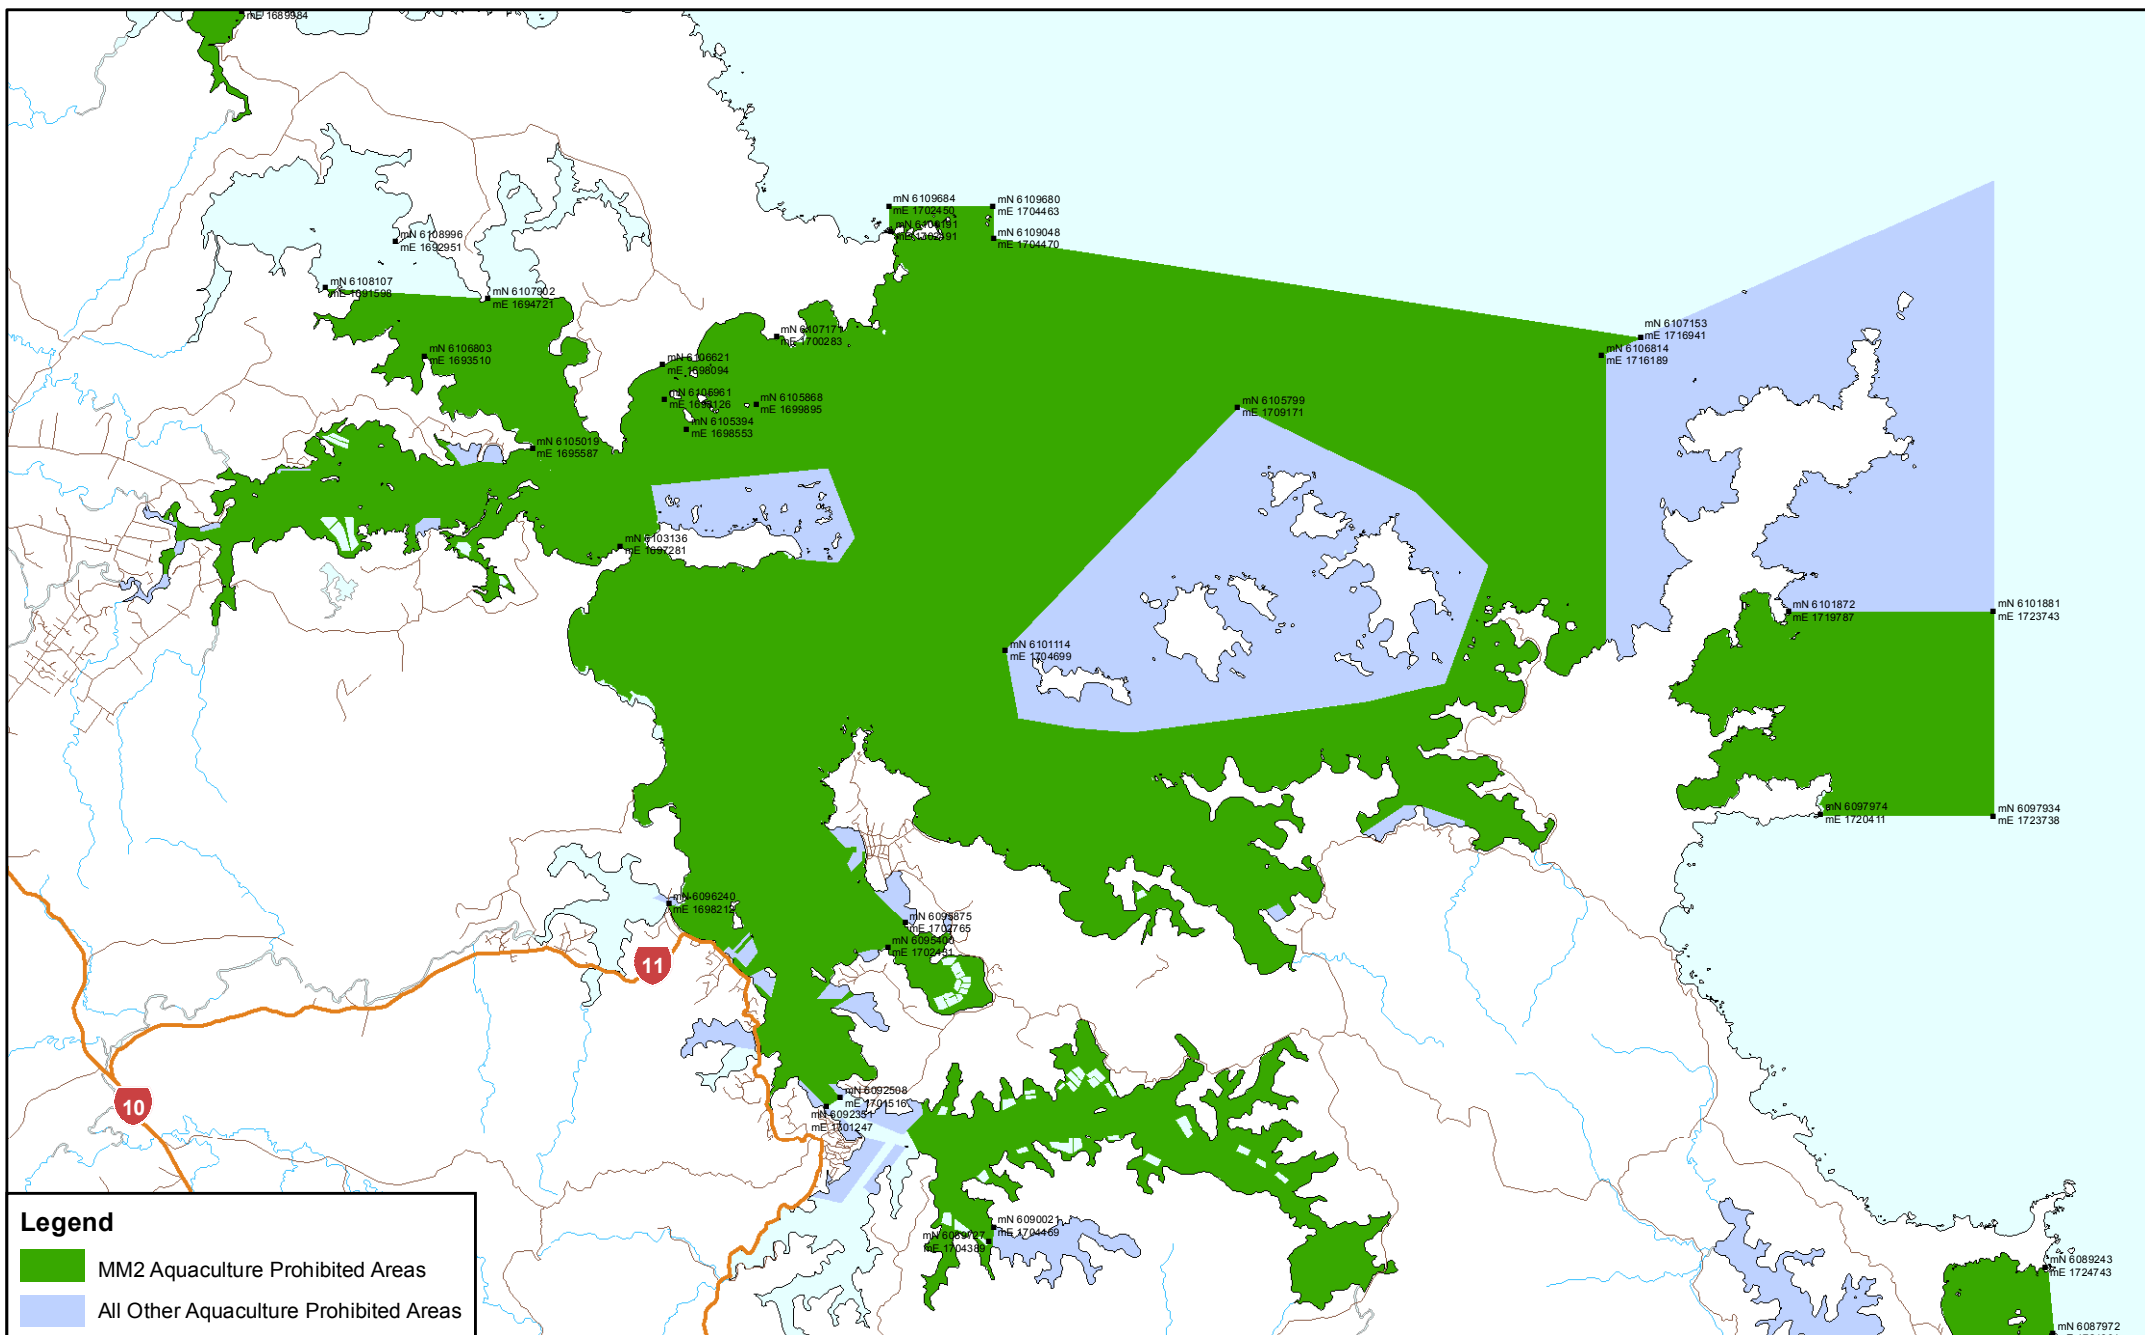

## Legend

- MM2 Aquaculture Prohibited Areas
- All Other Aquaculture Prohibited Areas

0 0.5 1 2 3 4 5 Nautical Miles

0 1 2 4 6 8 Kilometres

# Aquaculture Prohibited Areas - Matauri Bay/Te Puna Inlet

**Legend**

- MM2 Aquaculture Prohibited Areas
- All Other Aquaculture Prohibited Areas

# Aquaculture Prohibited Areas - Bay of Islands - Kerikeri Inlet/Waikare Inlet

**Legend**

- MM2 Aquaculture Prohibited Areas
- All Other Aquaculture Prohibited Areas