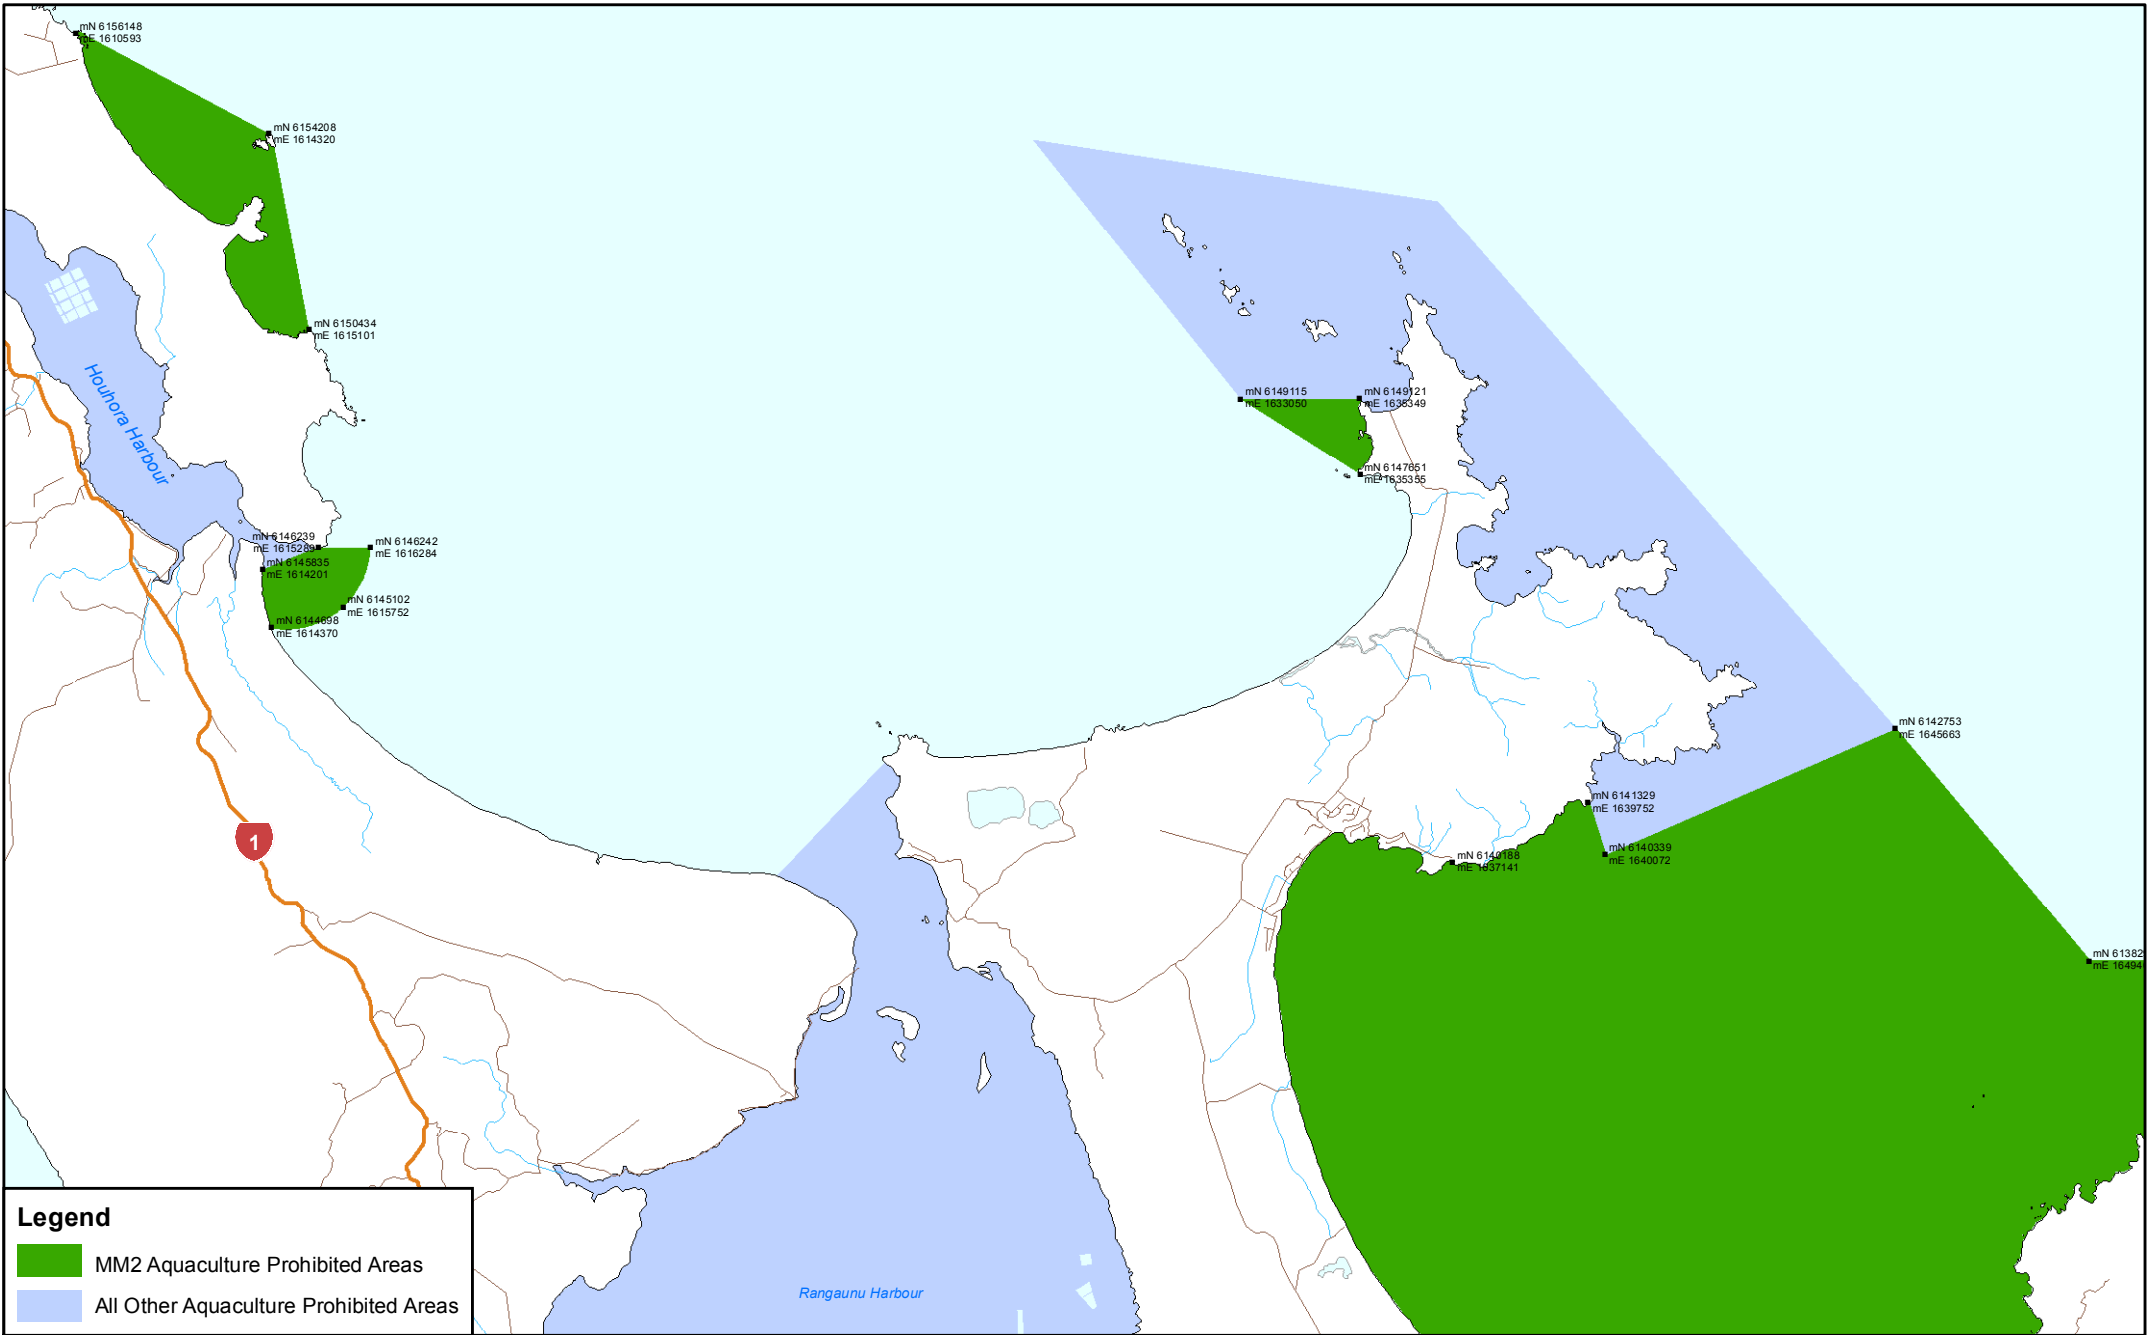

## Legend

-  MM2 Aquaculture Prohibited Areas
-  All Other Aquaculture Prohibited Areas

0 0.5 1 2 3 4 5 Nautical Miles

0 1 2 4 6 8 Kilometres

# Aquaculture Prohibited Areas - Houhora Harbour

# Aquaculture Prohibited Areas - Rangaunu Harbour/Karikari Peninsula

**Legend**

- MM2 Aquaculture Prohibited Areas
- All Other Aquaculture Prohibited Areas