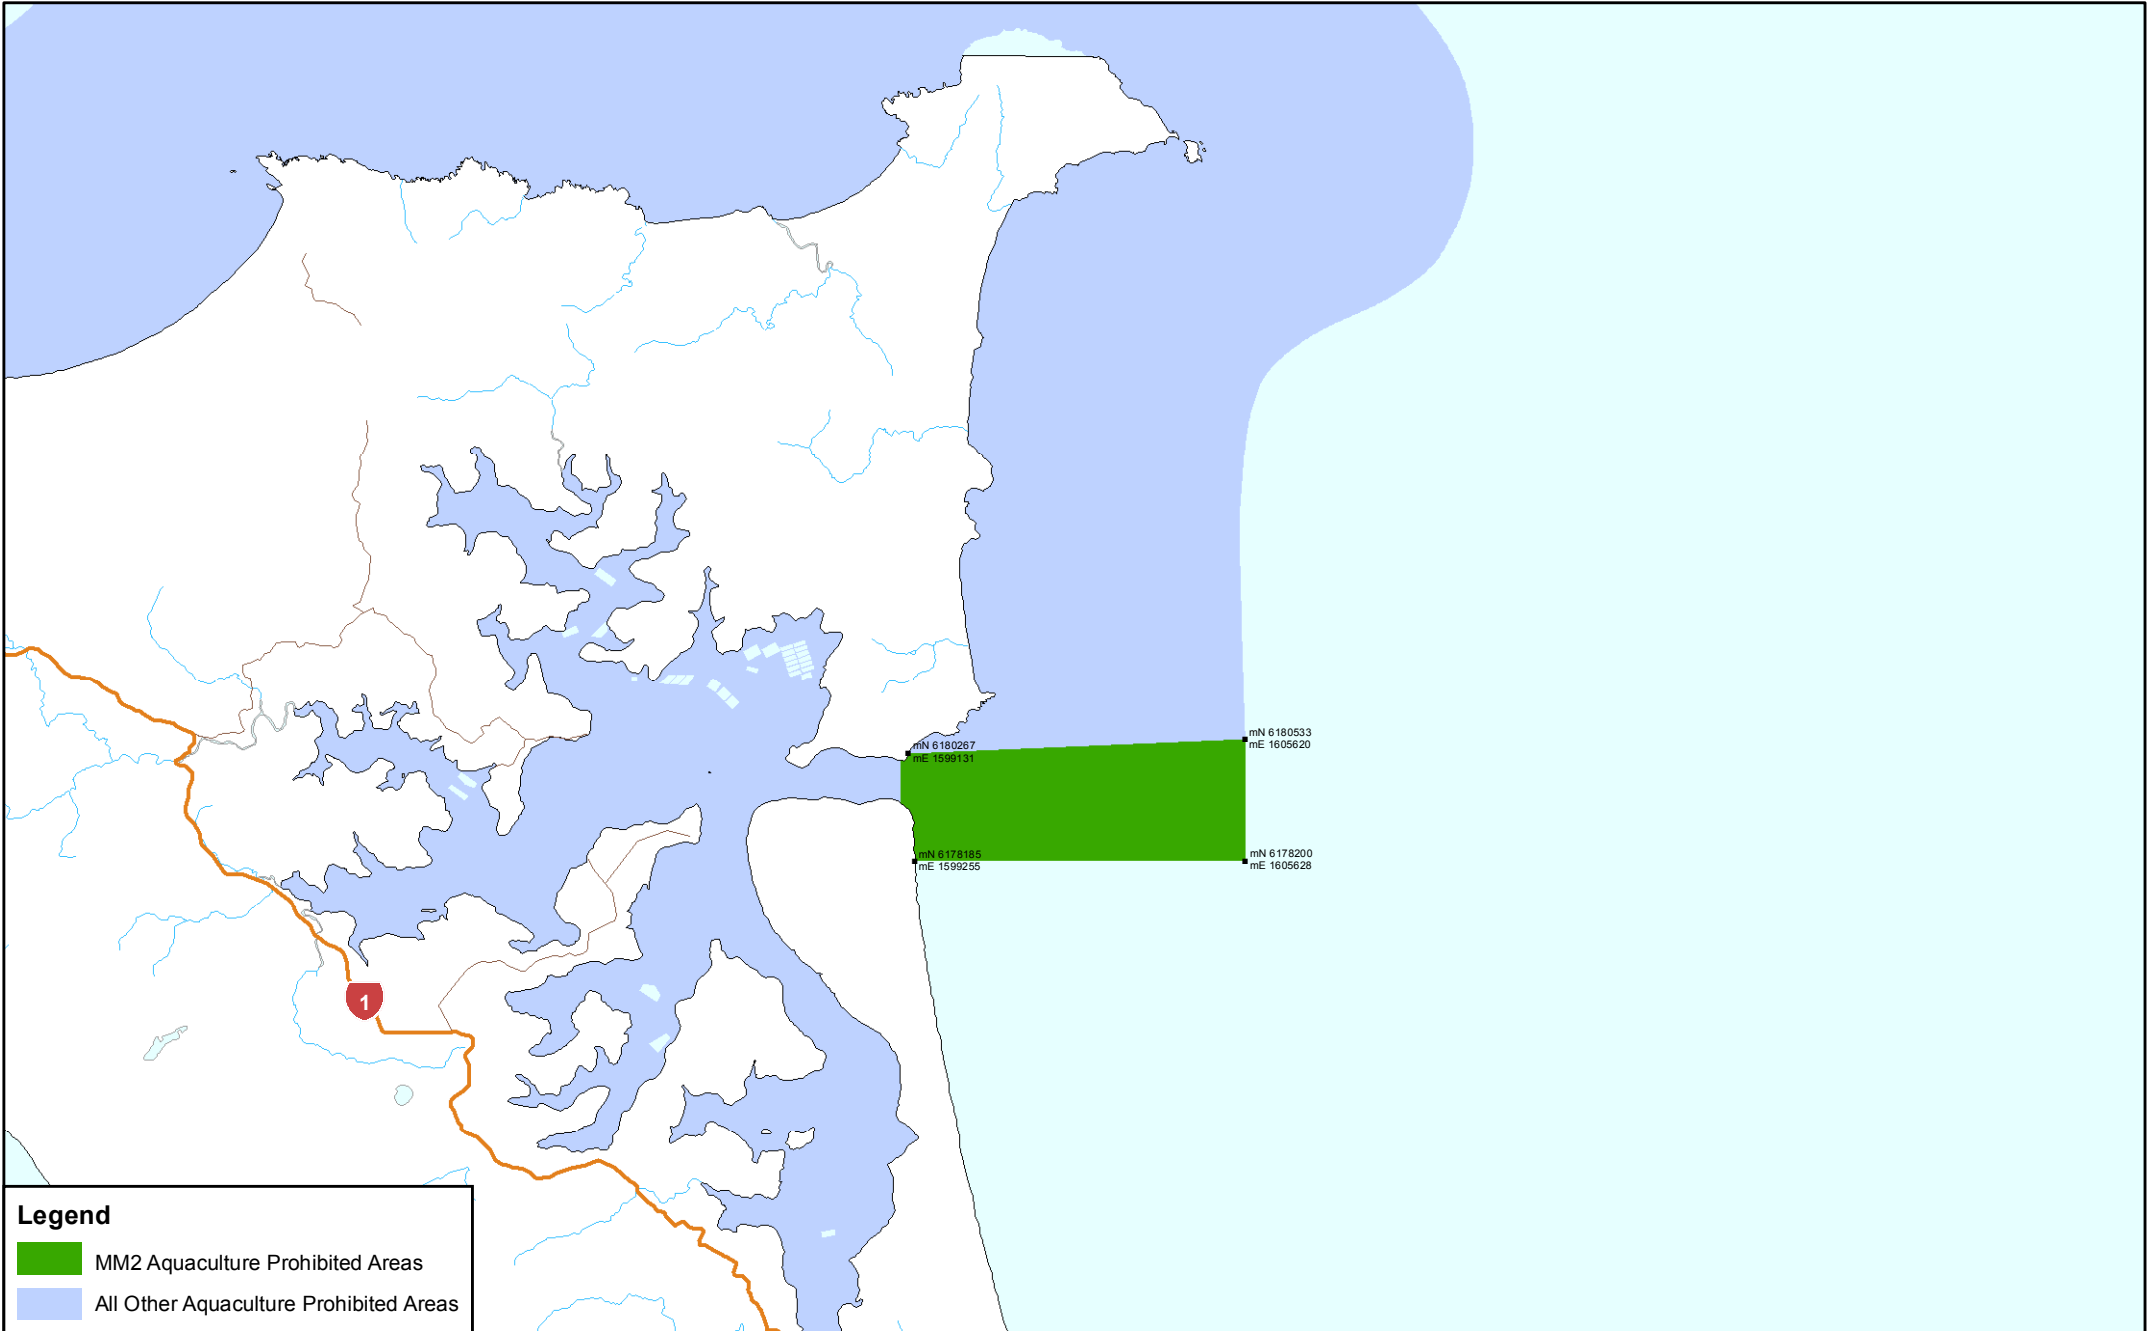

# Aquaculture Prohibited Areas - Cape Reinga/Parengarenga Harbour

## Legend

-  MM2 Aquaculture Prohibited Areas
-  All Other Aquaculture Prohibited Areas

0 0.5 1 2 3 4 5 Nautical Miles

0 1 2 4 6 8 Kilometres

# Aquaculture Prohibited Areas - Parengarenga Harbour/North Cape