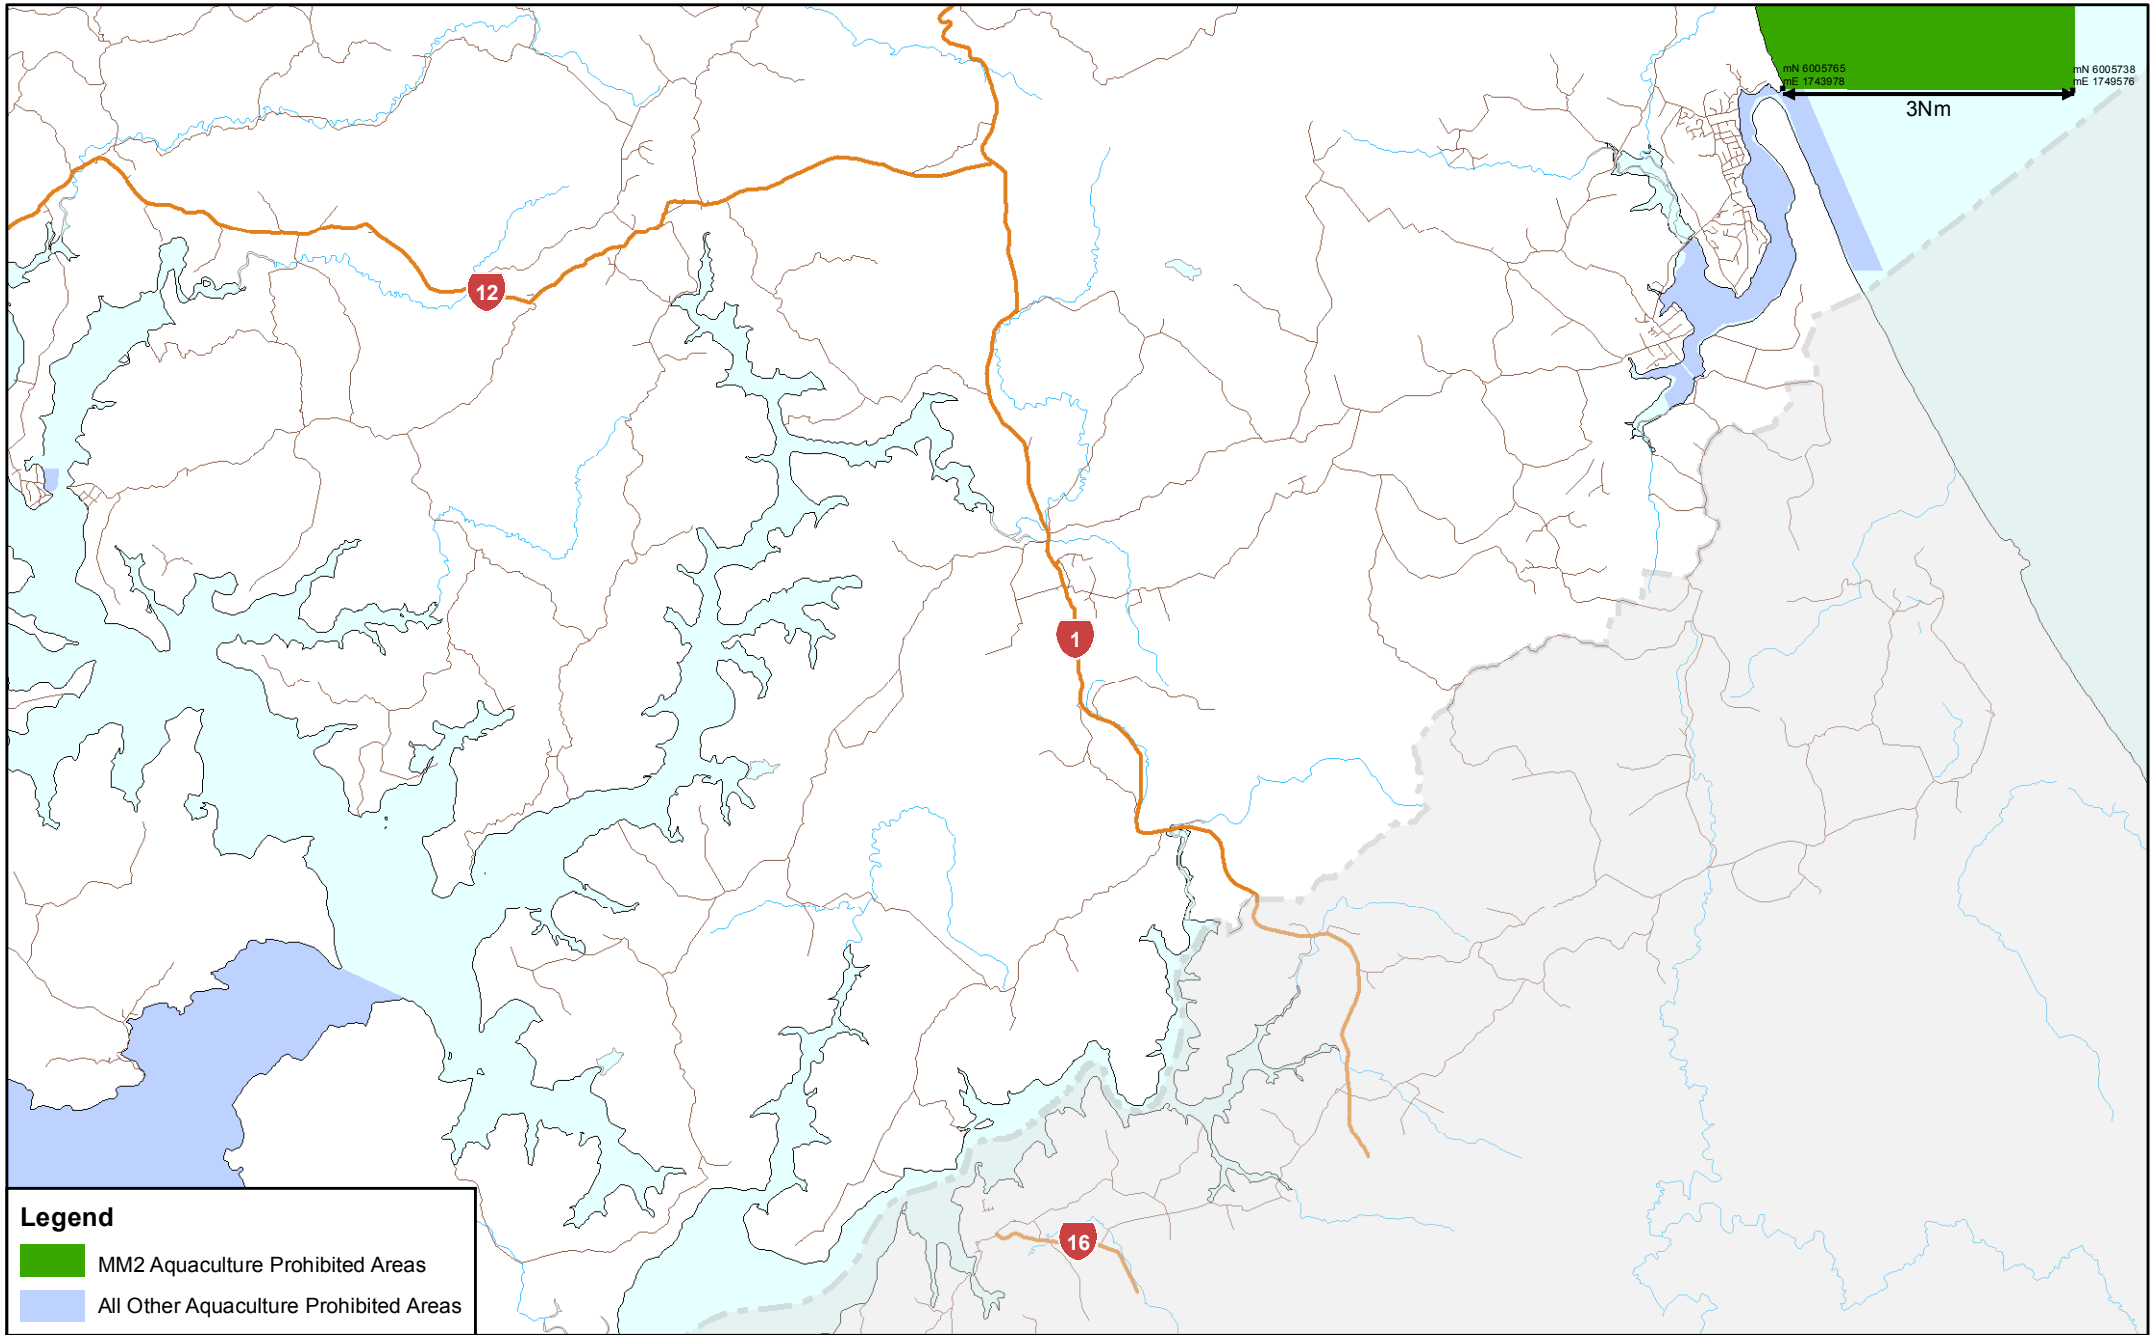

Aquaculture Prohibited Areas - Mangawhai/Kaipara Harbour