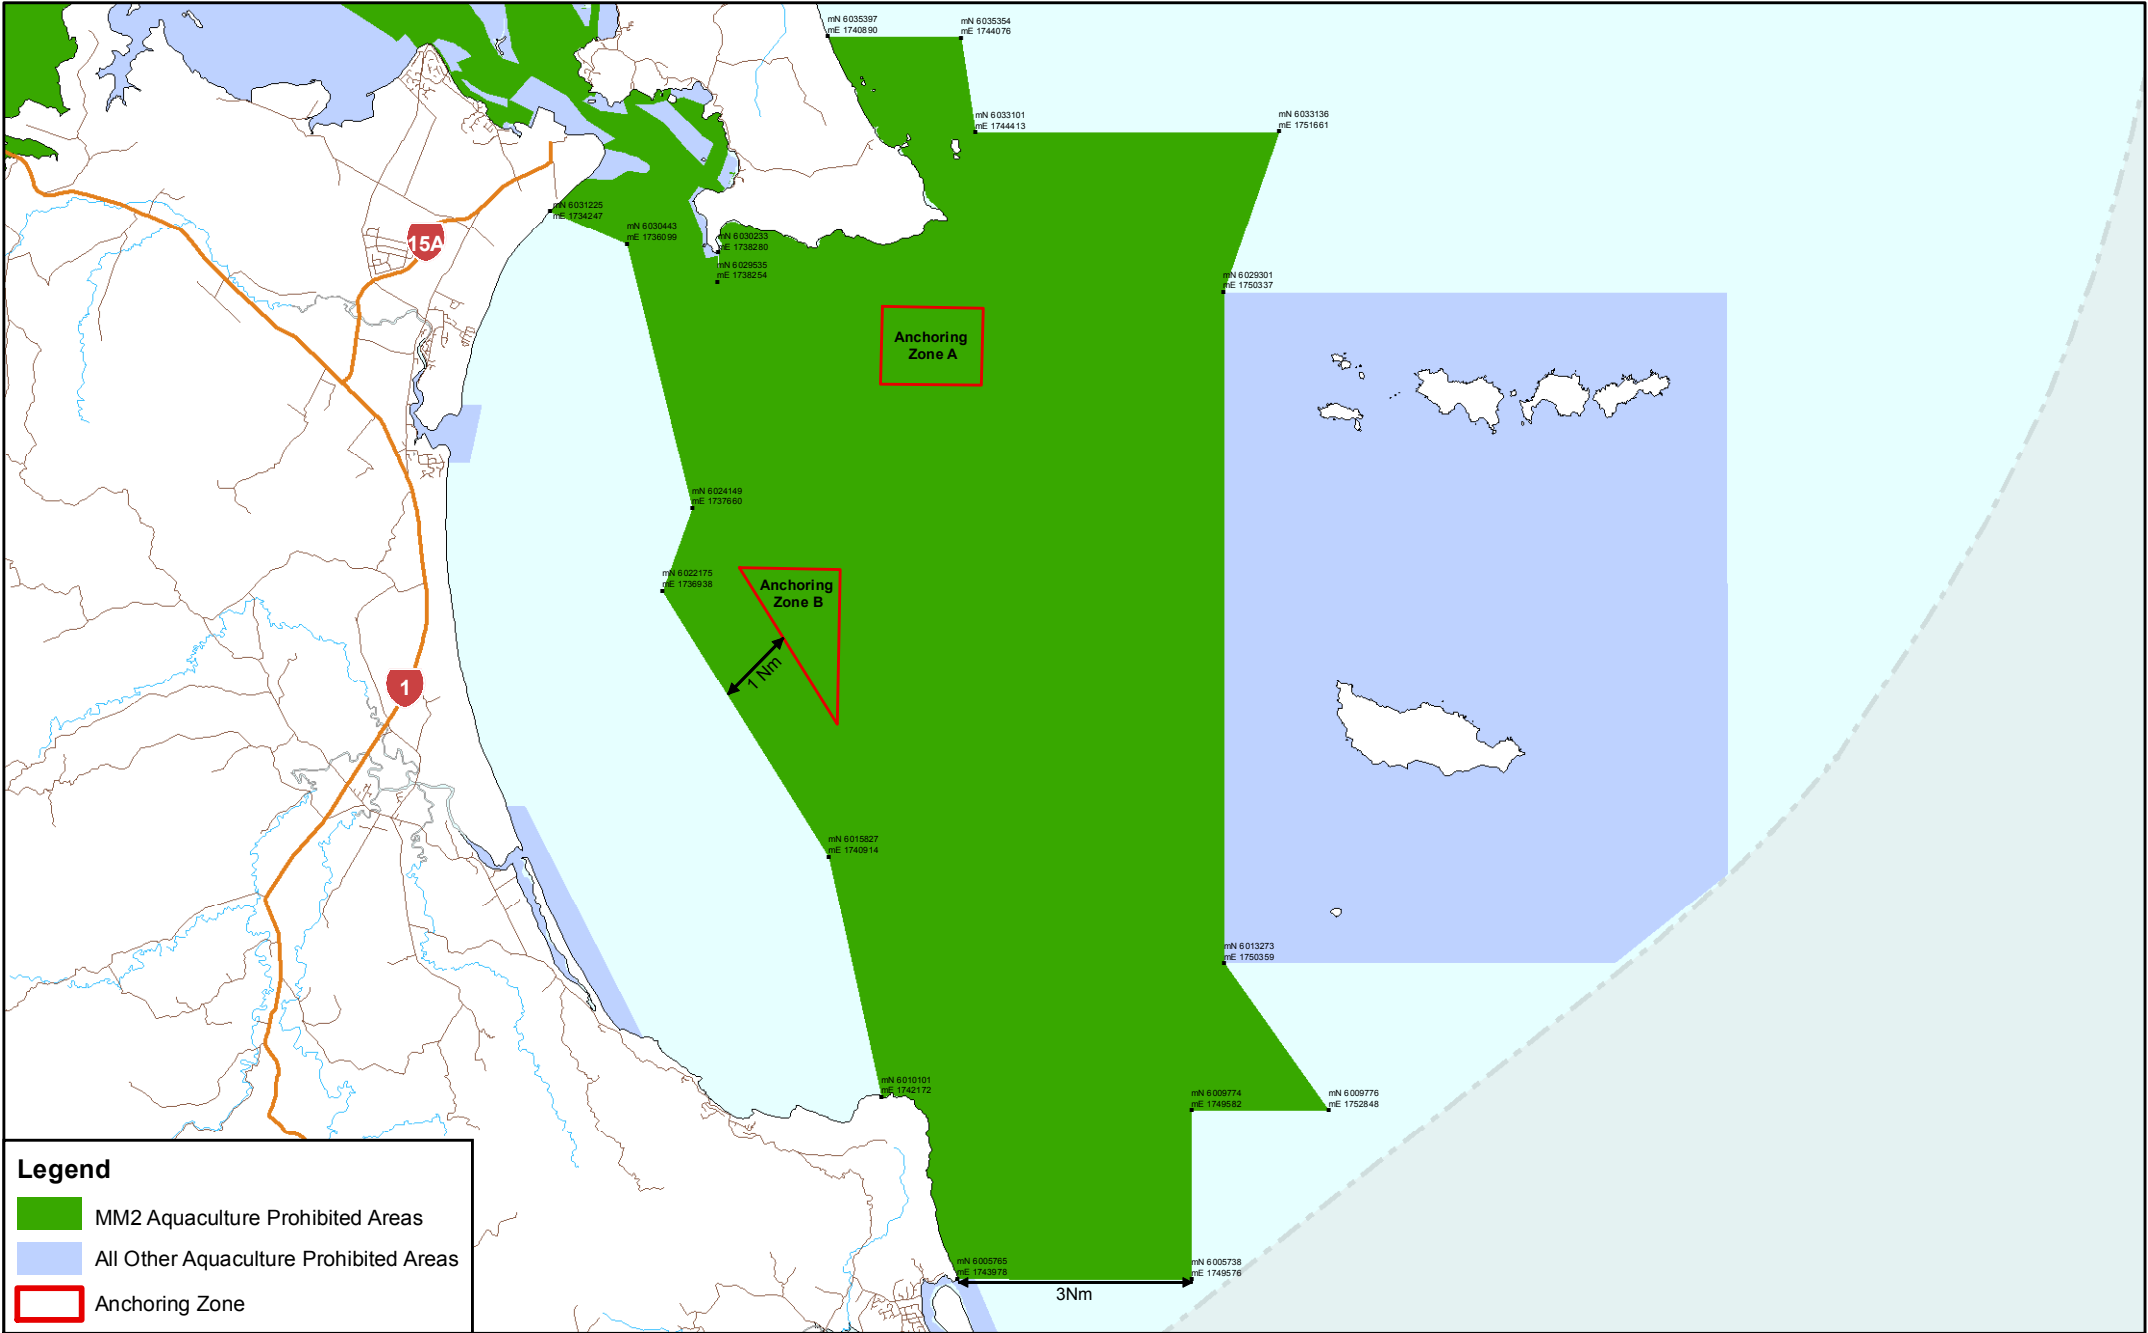

# Aquaculture Prohibited Areas - Whangarei Harbour Entrance

## Legend

- MM2 Aquaculture Prohibited Areas
- All Other Aquaculture Prohibited Areas

# Aquaculture Prohibited Areas - Bream Head to Bream Tail

**Legend**

- MM2 Aquaculture Prohibited Areas
- All Other Aquaculture Prohibited Areas
- Anchoring Zone