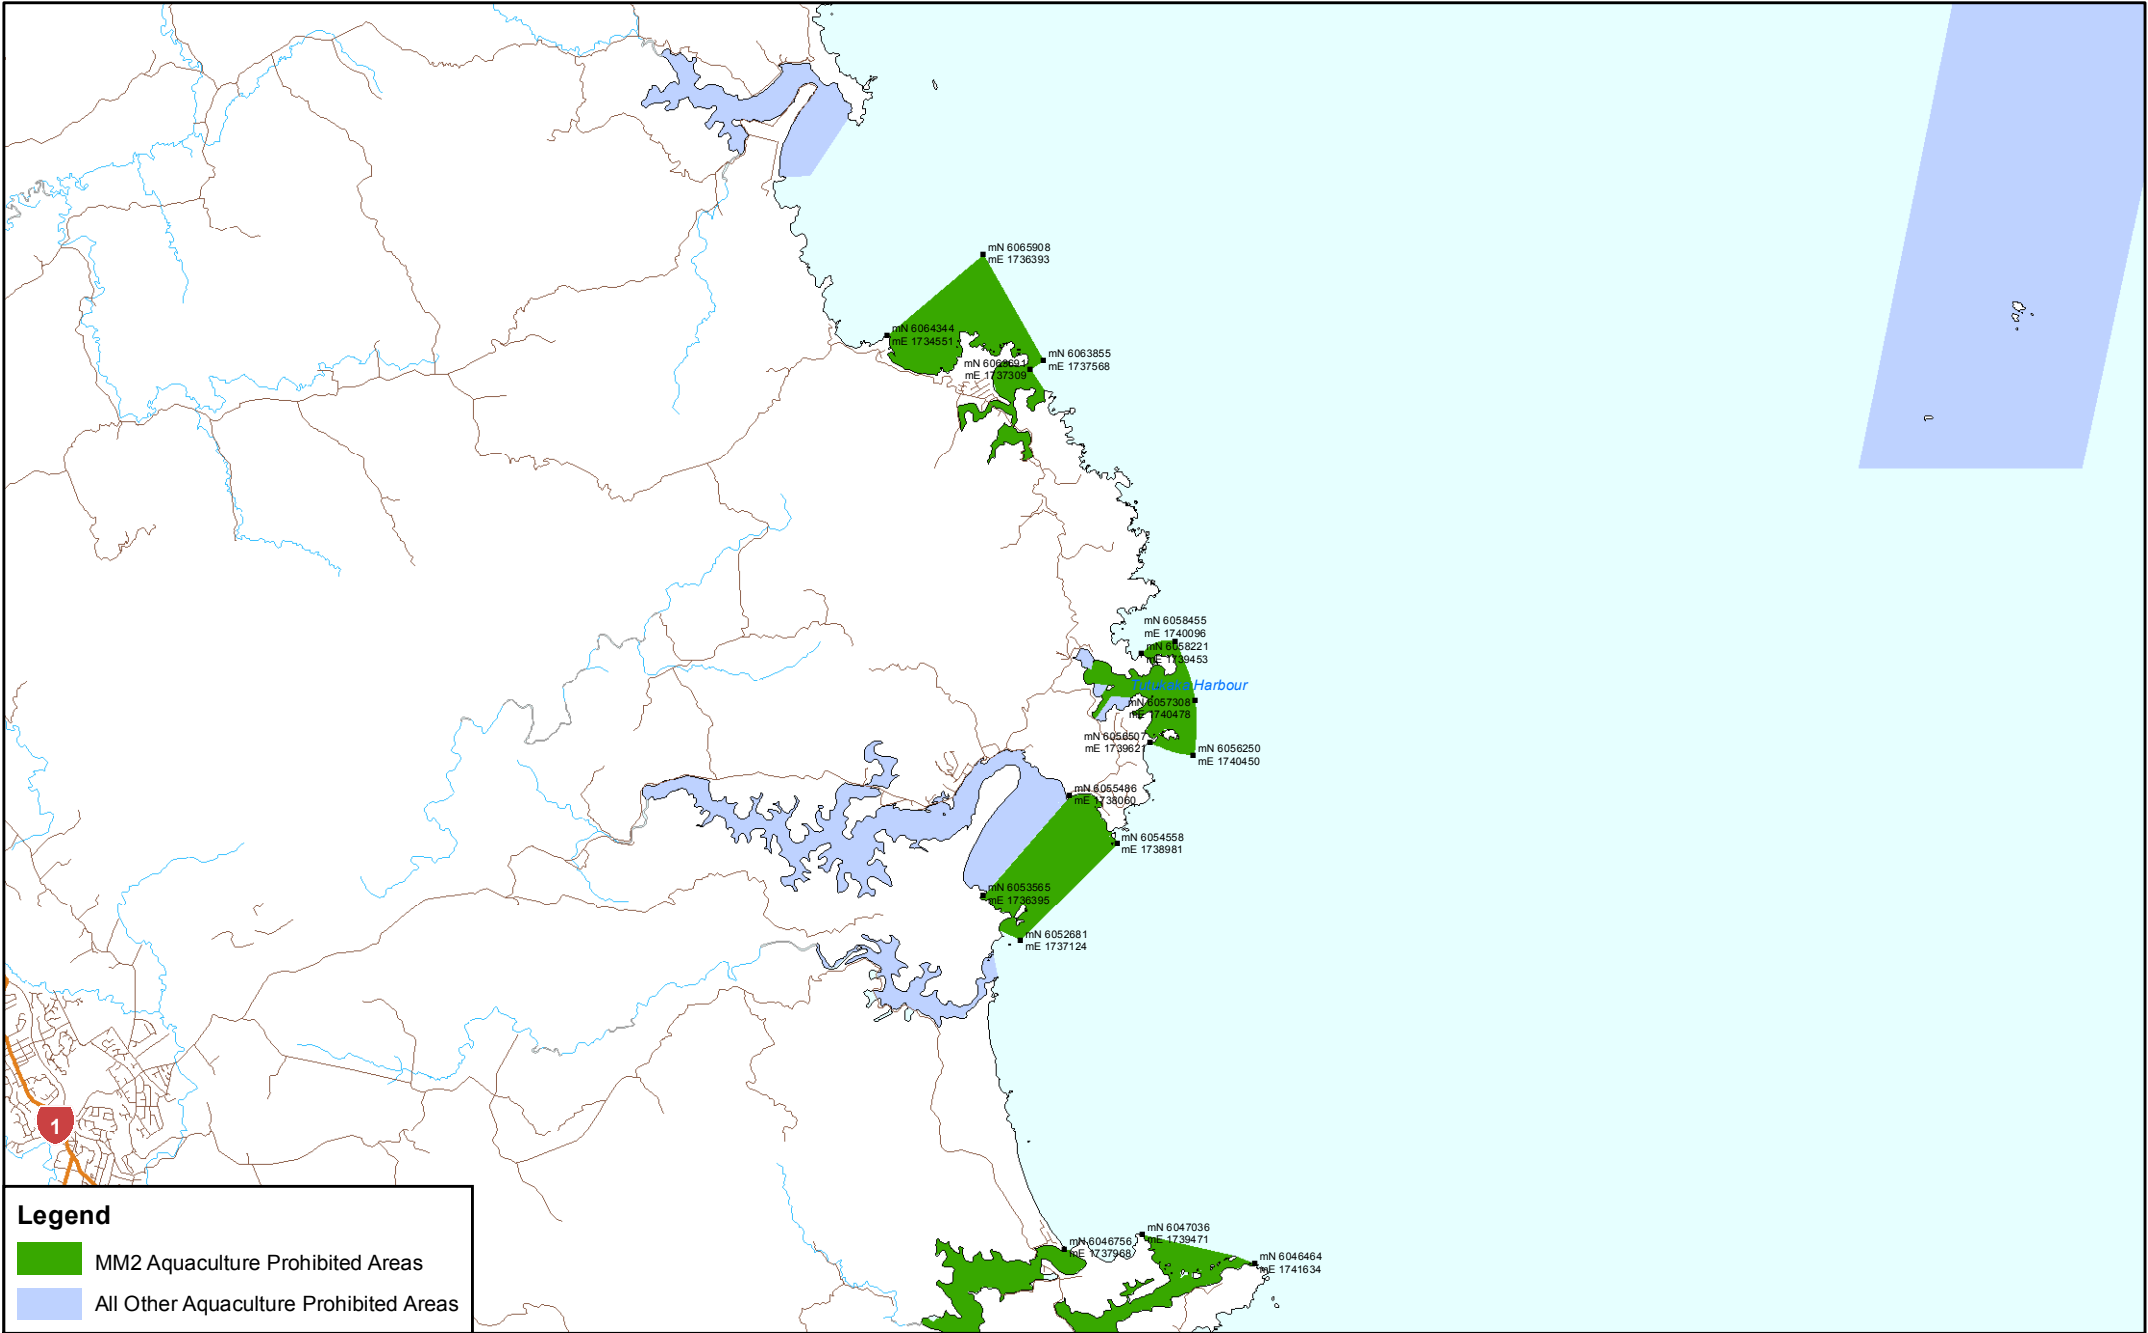

# Aquaculture Prohibited Areas - Bay of Islands - Kerikeri Inlet/Waikare Inlet

**Legend**

- MM2 Aquaculture Prohibited Areas
- All Other Aquaculture Prohibited Areas

# Aquaculture Prohibited Areas - Whangaruru Harbour/Whananaki

**Legend**

- MM2 Aquaculture Prohibited Areas
- All Other Aquaculture Prohibited Areas

# Aquaculture Prohibited Areas - Poor Knights Islands

0 0.5 1 2 3 4 5 Nautical Miles

0 1 2 4 6 8 Kilometres

# Aquaculture Prohibited Areas - Tutukaka/Ngunguru/Horahora

**Legend**

- MM2 Aquaculture Prohibited Areas
- All Other Aquaculture Prohibited Areas