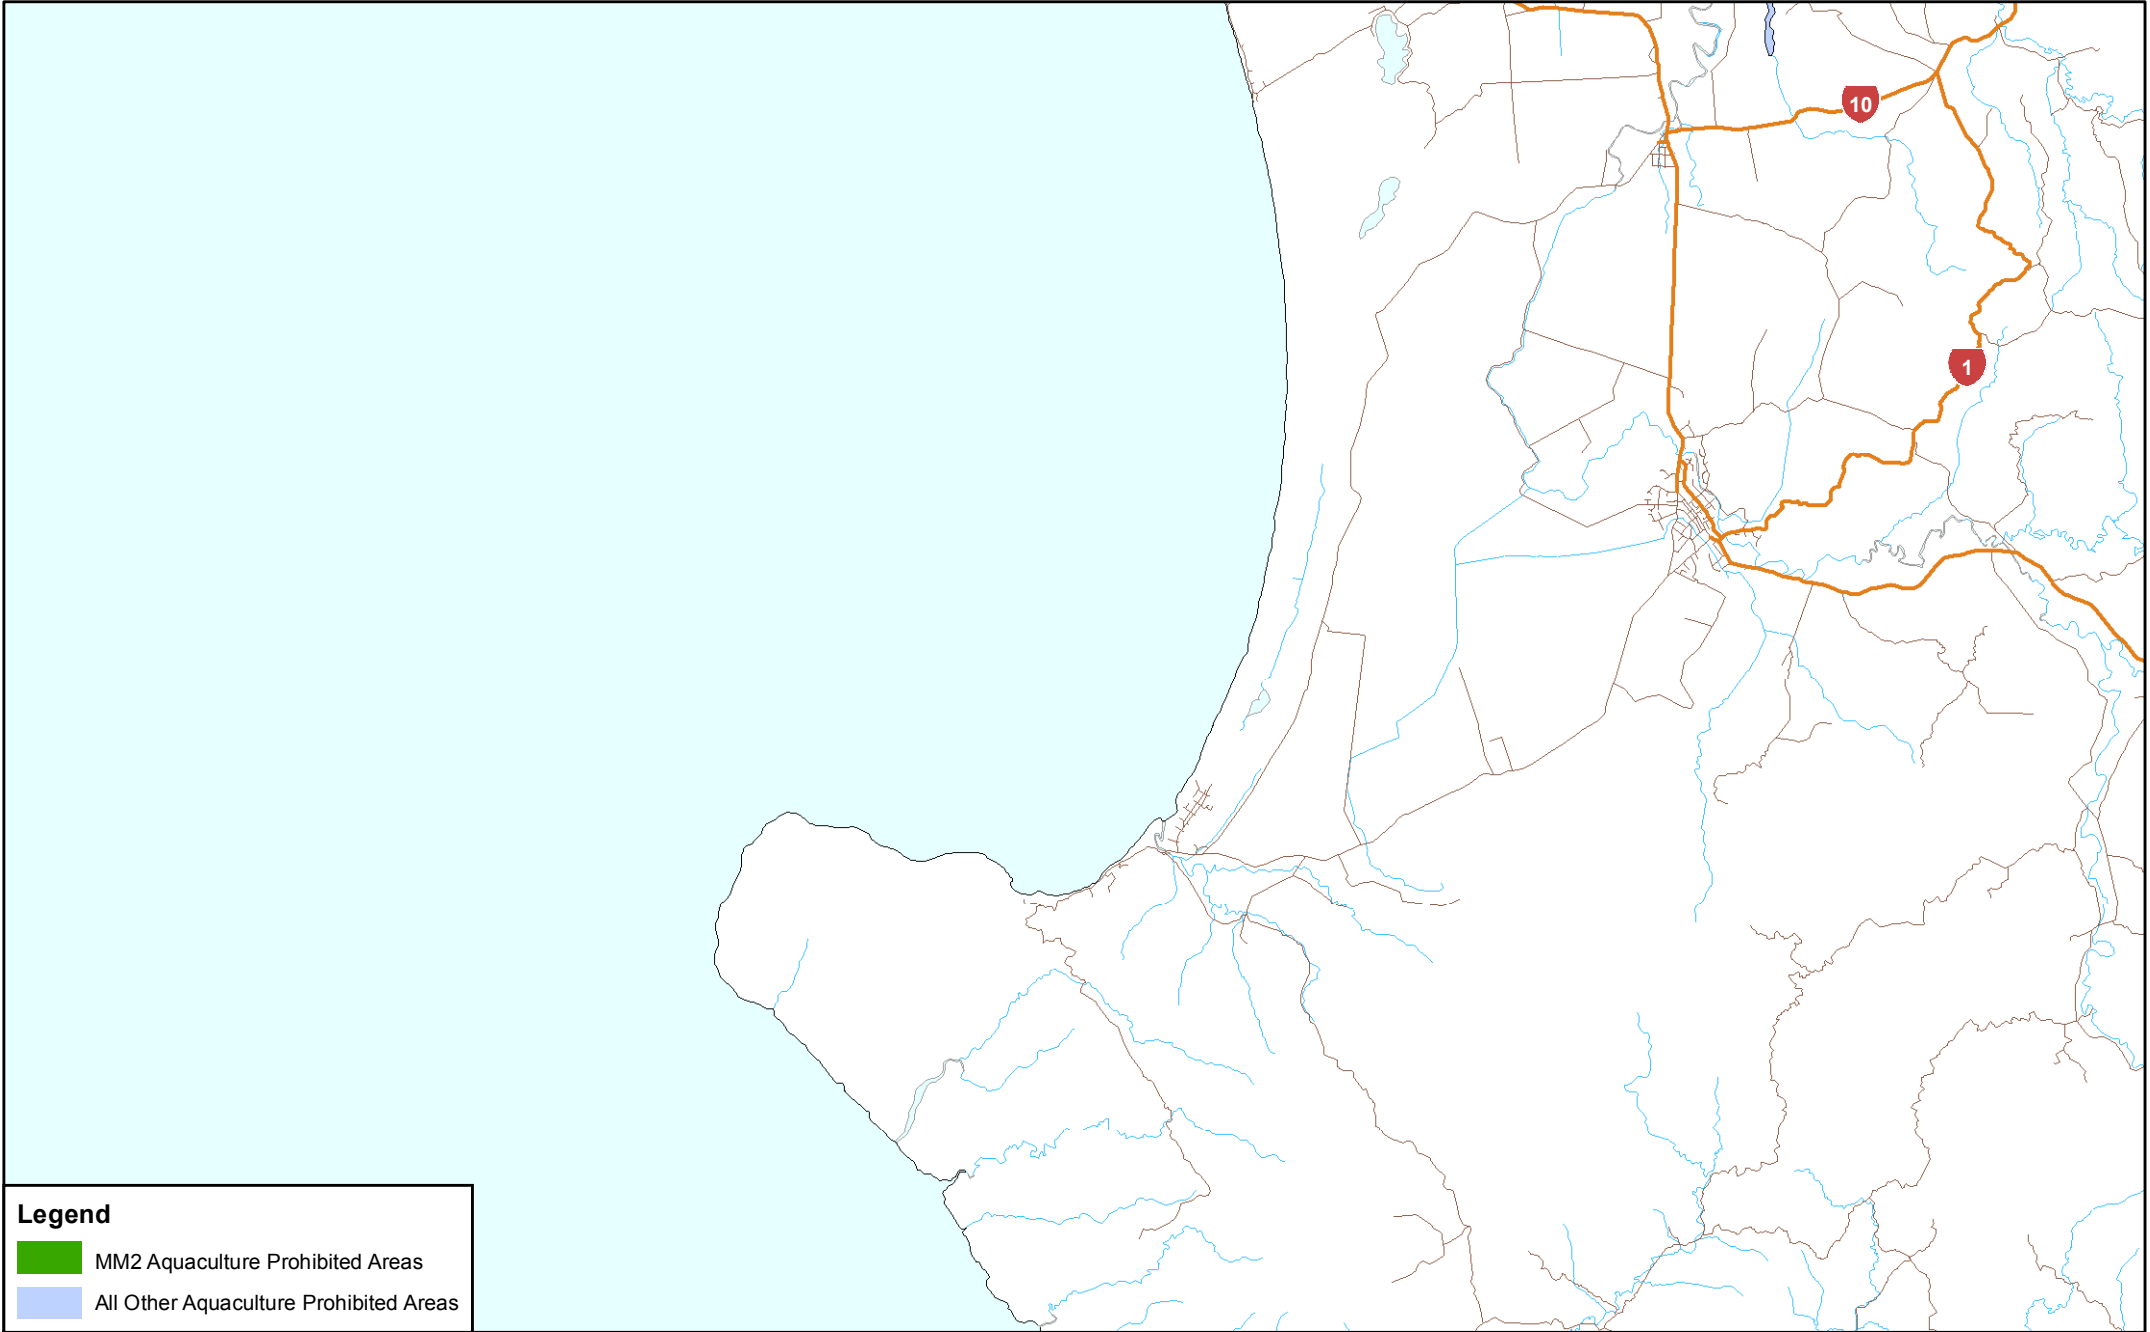

# Aquaculture Prohibited Areas - Kerekino Harbour/Whangape Harbour

## Legend

-  MM2 Aquaculture Prohibited Areas
-  All Other Aquaculture Prohibited Areas

0 0.5 1 2 3 4 5 Nautical Miles

0 1 2 4 6 8 Kilometres

Map Sheet: 22

Date Saved: 28/11/13

# Aquaculture Prohibited Areas - Ahipara