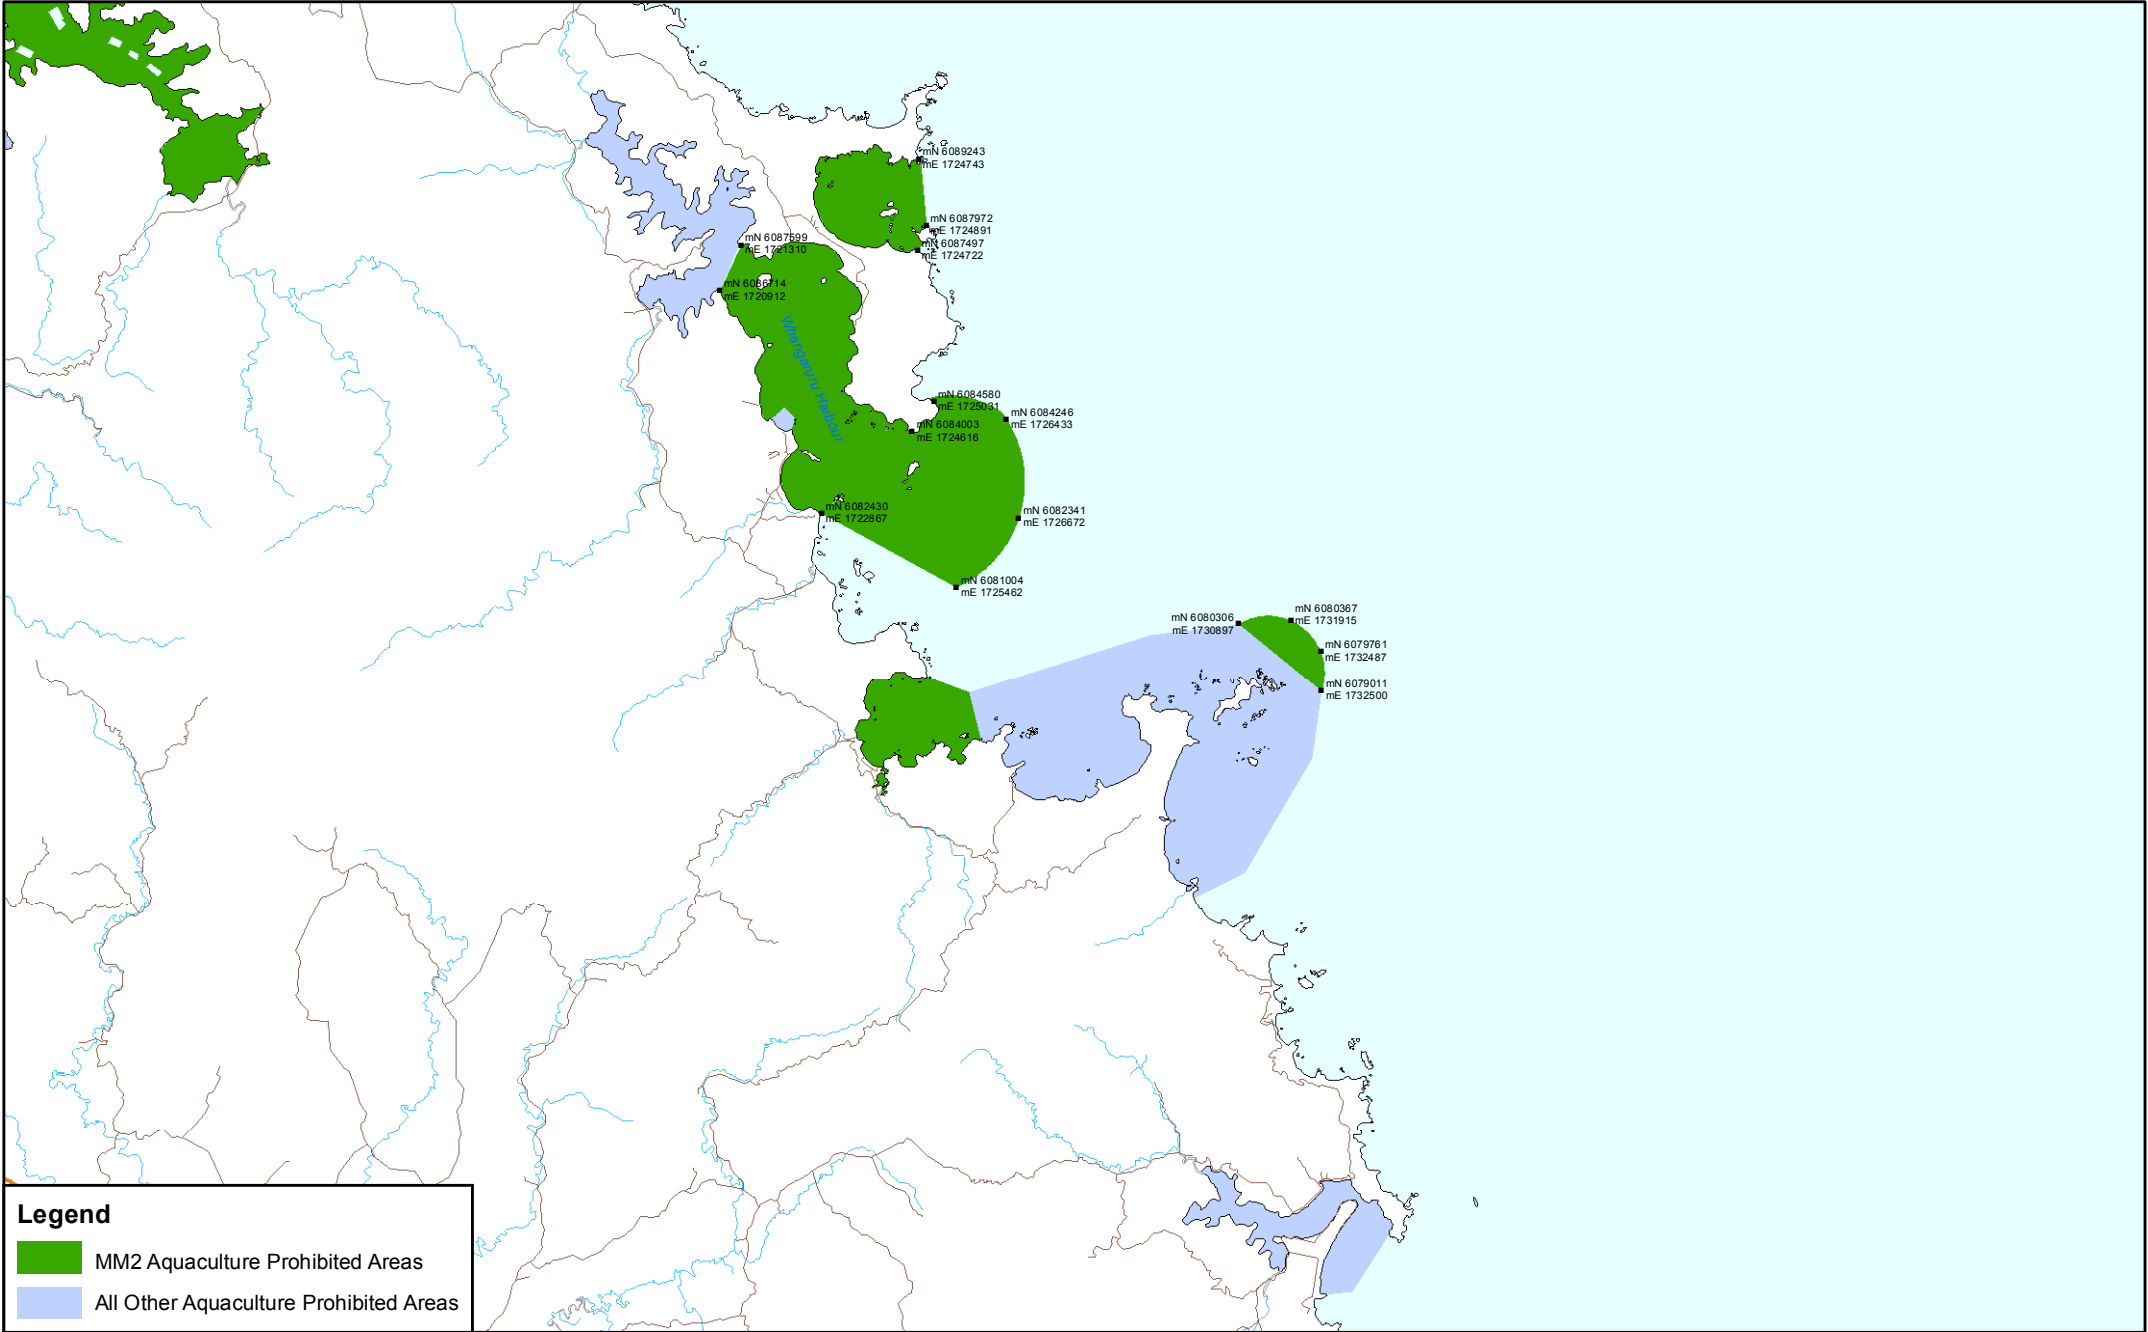

# Aquaculture Prohibited Areas - Matauri Bay/Te Puna Inlet

**Legend**

- MM2 Aquaculture Prohibited Areas
- All Other Aquaculture Prohibited Areas

# Aquaculture Prohibited Areas - Bay of Islands - Kerikeri Inlet/Waikare Inlet

**Legend**

- MM2 Aquaculture Prohibited Areas
- All Other Aquaculture Prohibited Areas

# Aquaculture Prohibited Areas - Whangaruru Harbour/Whananaki

**Legend**

- MM2 Aquaculture Prohibited Areas
- All Other Aquaculture Prohibited Areas

# Aquaculture Prohibited Areas - Poor Knights Islands

0 0.5 1 2 3 4 5 Nautical Miles

0 1 2 4 6 8 Kilometres