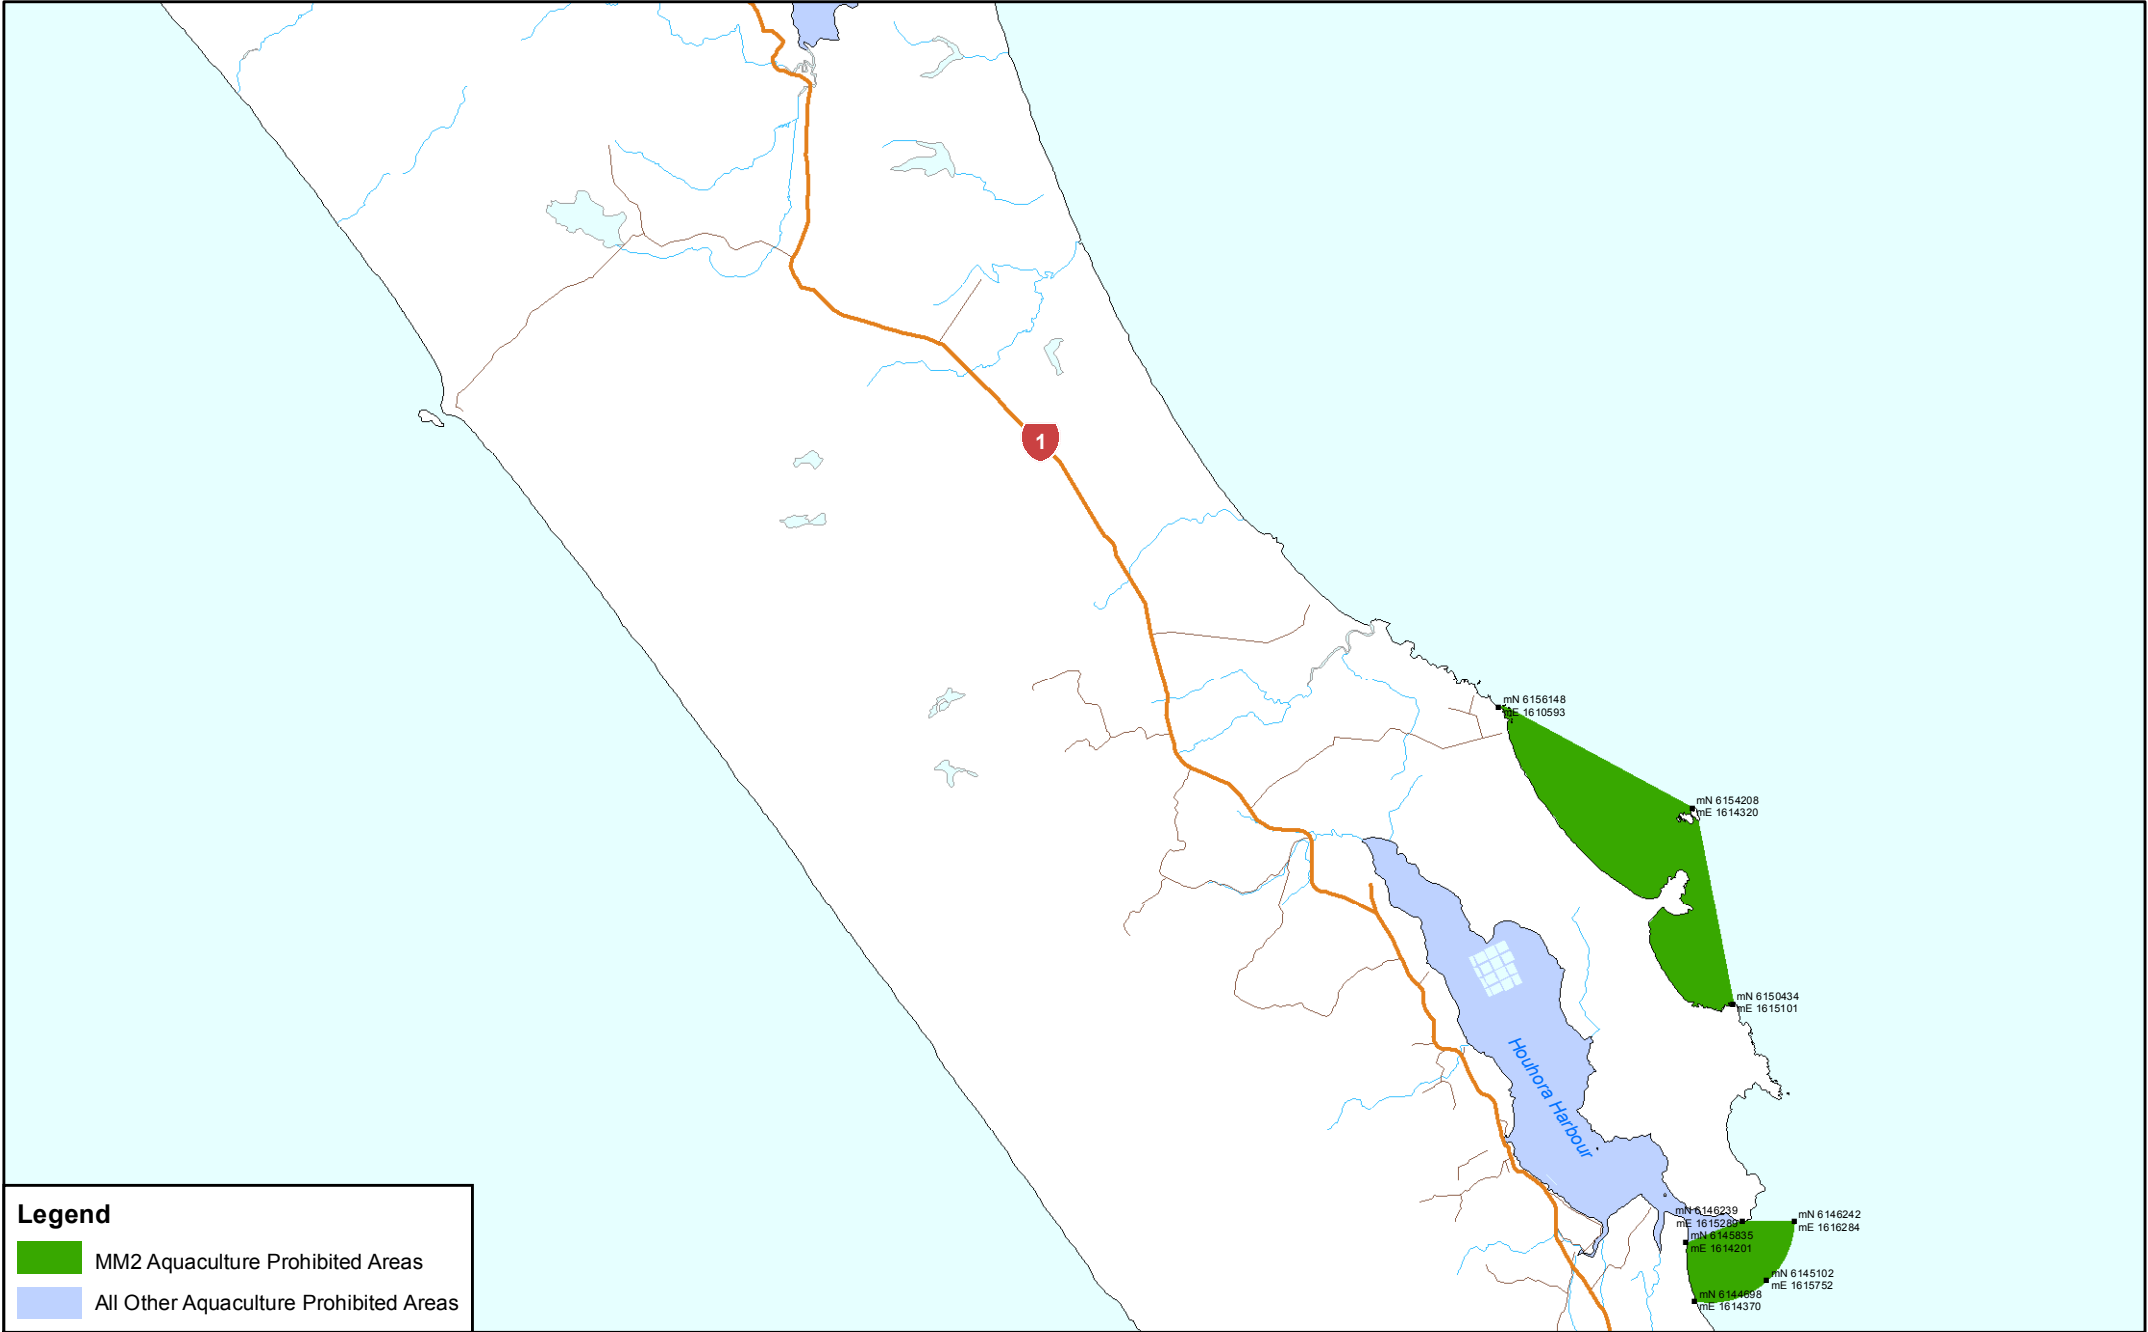

# Aquaculture Prohibited Areas - Parengarenga Harbour/North Cape

## Legend

-  MM2 Aquaculture Prohibited Areas
-  All Other Aquaculture Prohibited Areas

0 0.5 1 2 3 4 5 Nautical Miles

0 1 2 4 6 8 Kilometres

# Aquaculture Prohibited Areas - Houhora Harbour