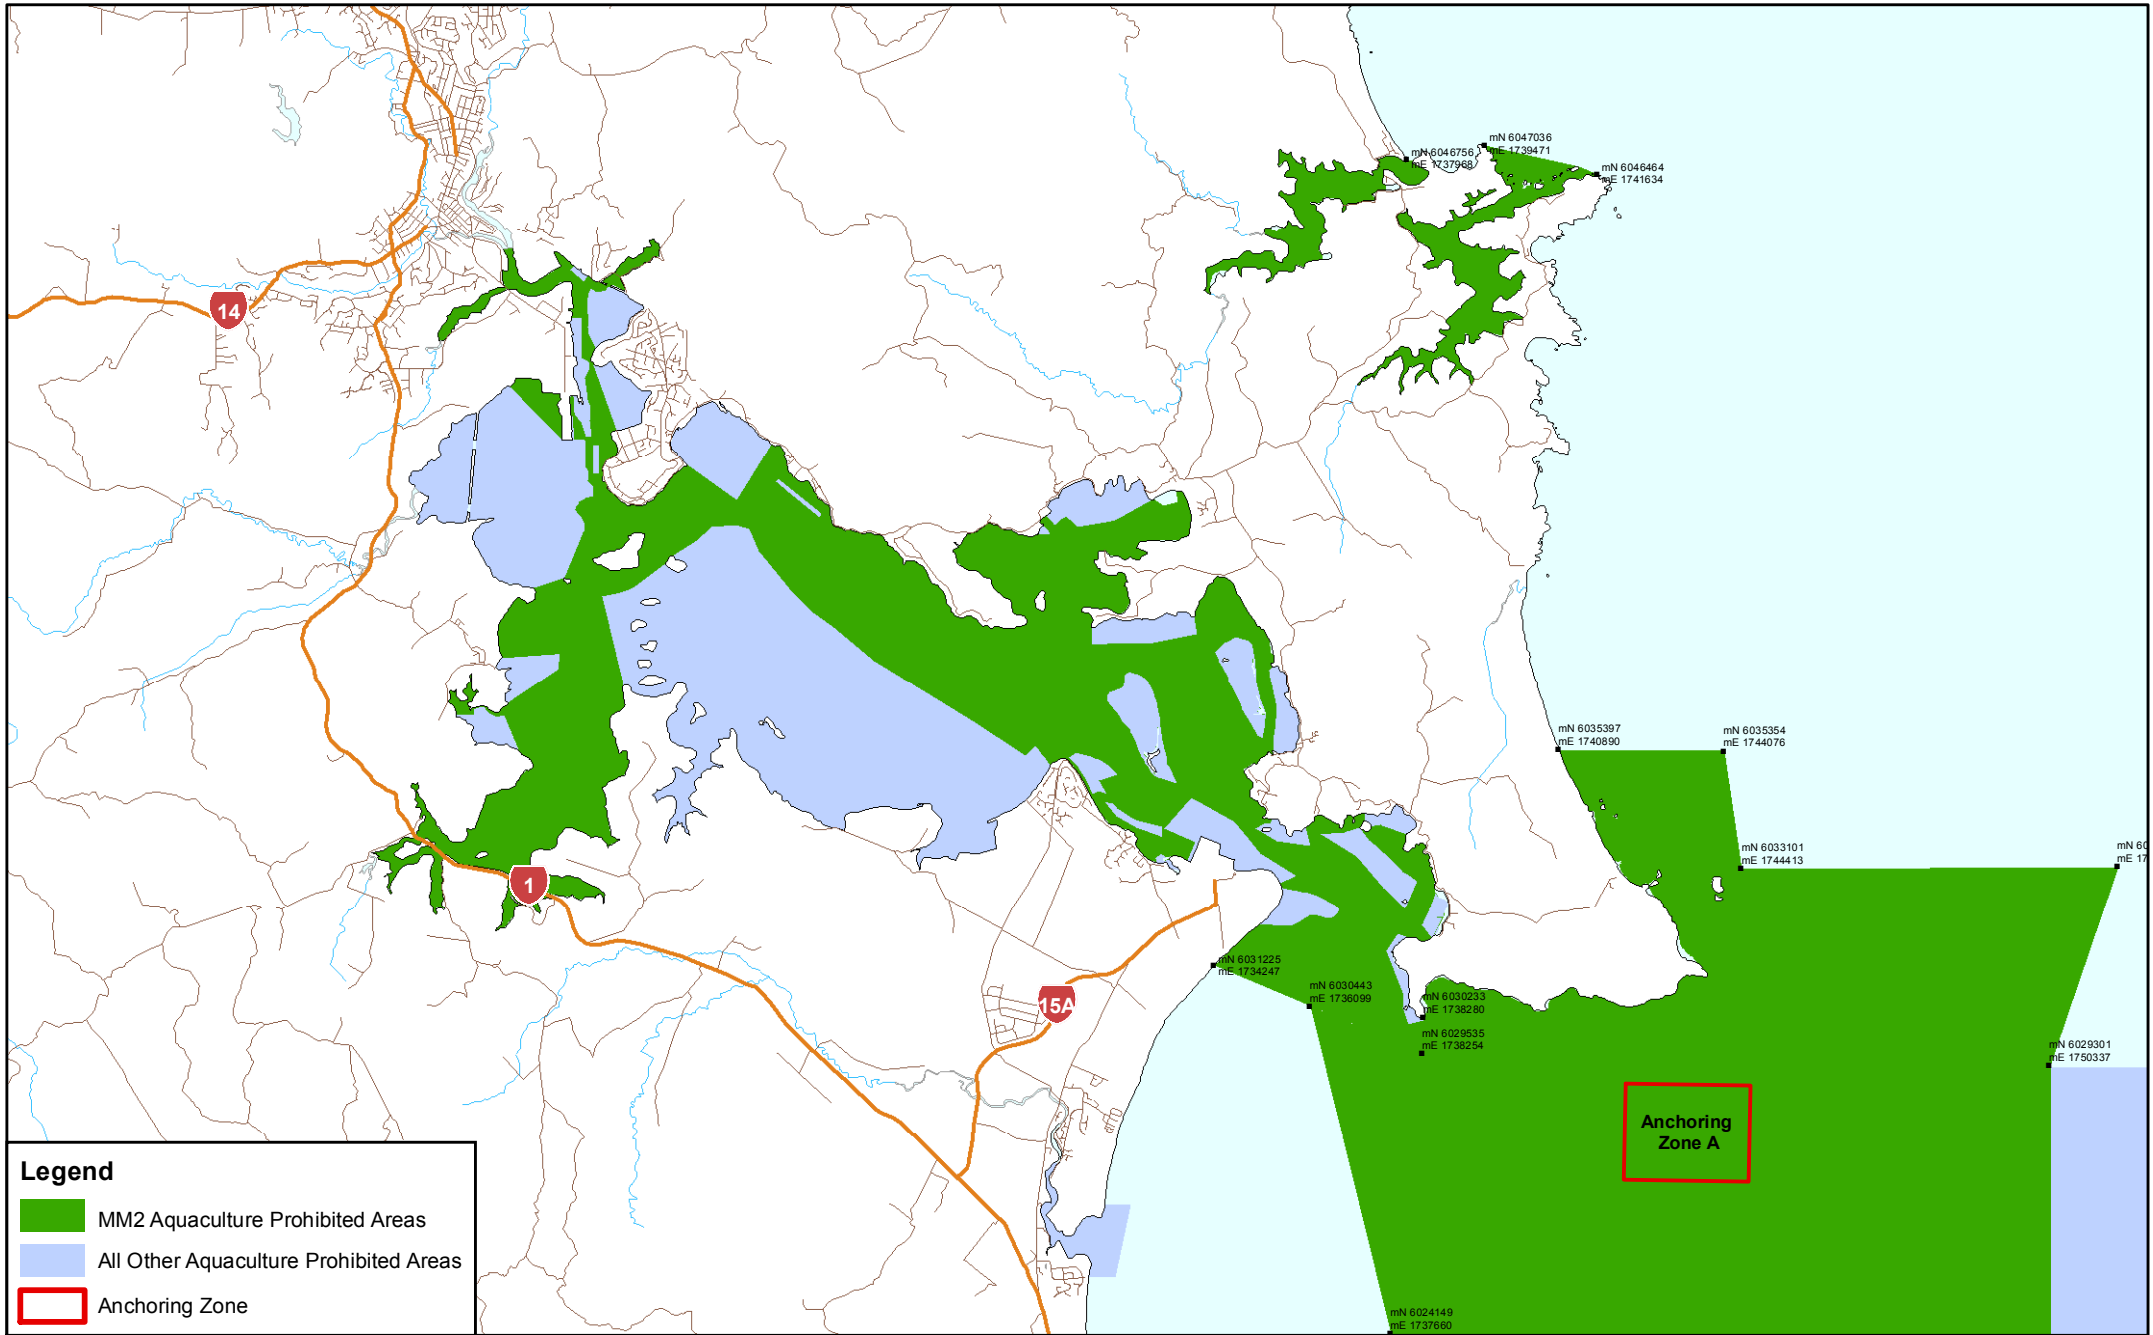

# Aquaculture Prohibited Areas - Tutukaka/Ngunguru/Horahora

**Legend**

- MM2 Aquaculture Prohibited Areas
- All Other Aquaculture Prohibited Areas

# Aquaculture Prohibited Areas - Whangarei Harbour

### Legend

-  MM2 Aquaculture Prohibited Areas
-  All Other Aquaculture Prohibited Areas
-  Anchoring Zone

0 0.5 1 2 3 4 5 Nautical Miles

0 1 2 4 6 8 Kilometres

# Aquaculture Prohibited Areas - Bream Bay/Hen and Chicken Islands

0 0.5 1 2 3 4 5 Nautical Miles

0 1 2 4 6 8 Kilometres