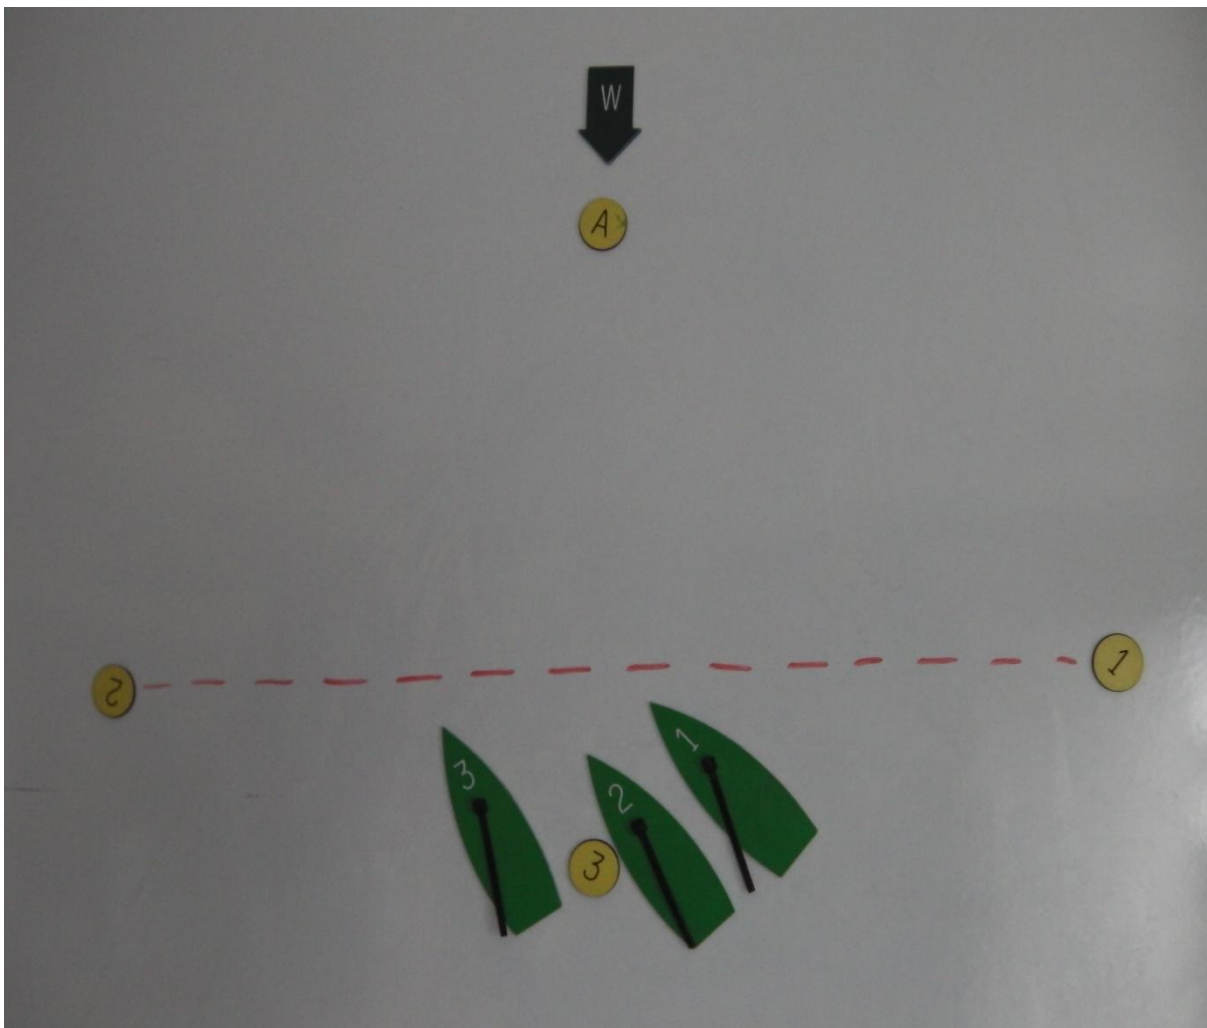

Starting in the centre of the line

This drill is designed to get sailors starting in the centre of the start line.

Set a start line and a mark in the middle of the line but down from the line. Sailors must start as close to the middle mark, but on the start line.

As a coach you can sit at either end and call out how close the boats started to the line at the gun.